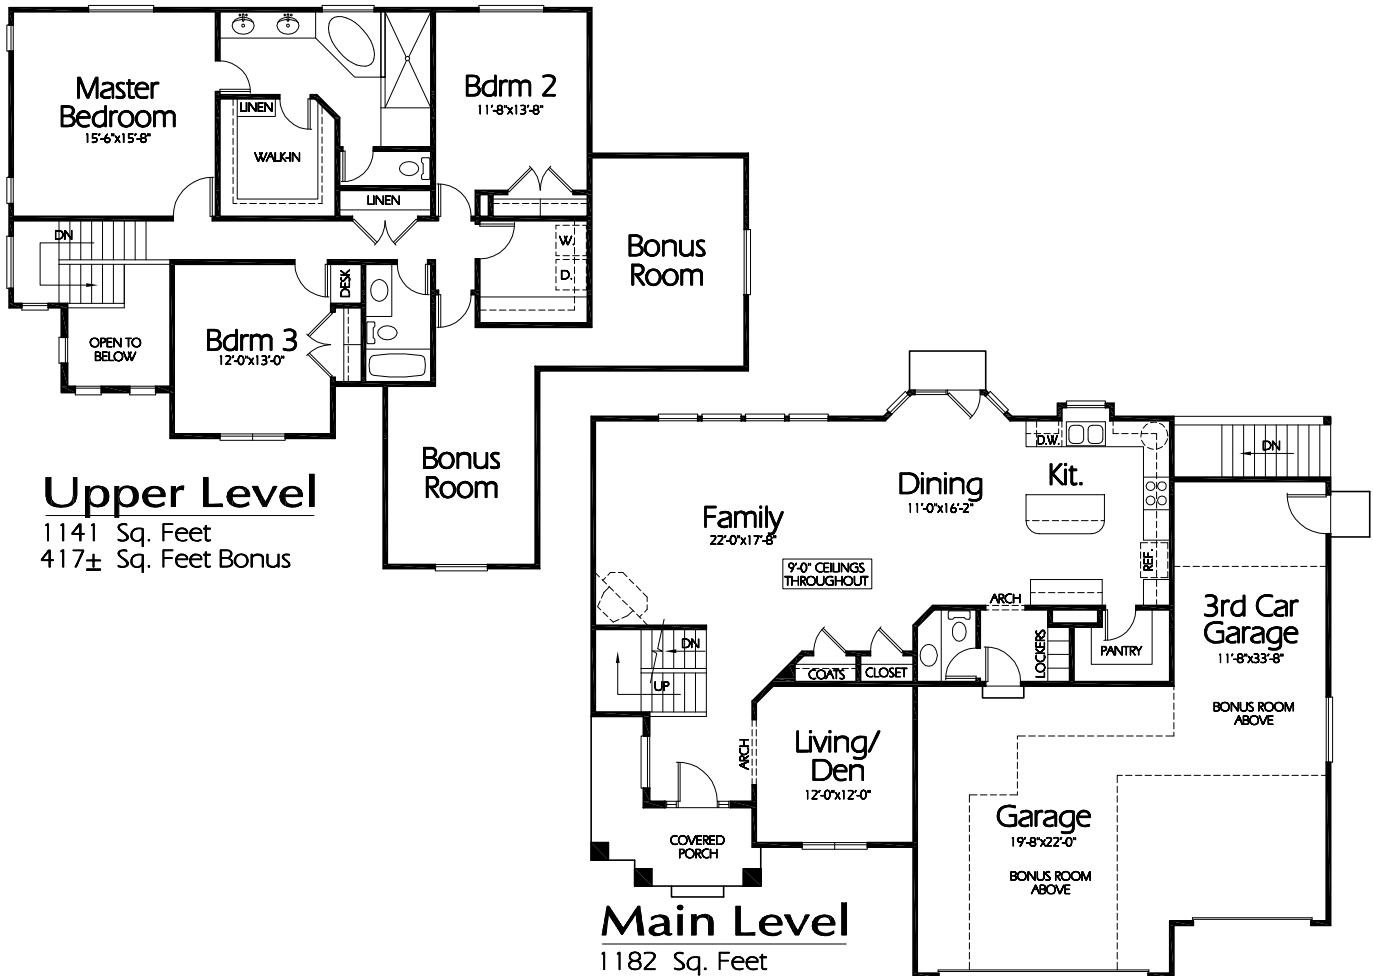

Front Elevation

TS-2323b

Plan TS-2323b

Overall Dimensions 56'-8" x 43'-0"
 2323 Finished Sq. Feet
 Room Sizes Shown Are Approximate

*Hearthstone
 Home Design*

94 North 100 West - Bountiful, Utah 84010
 Phone: (801) 298-2505 - Fax: (801) 298-3077
 www.hearthstonedesign.com