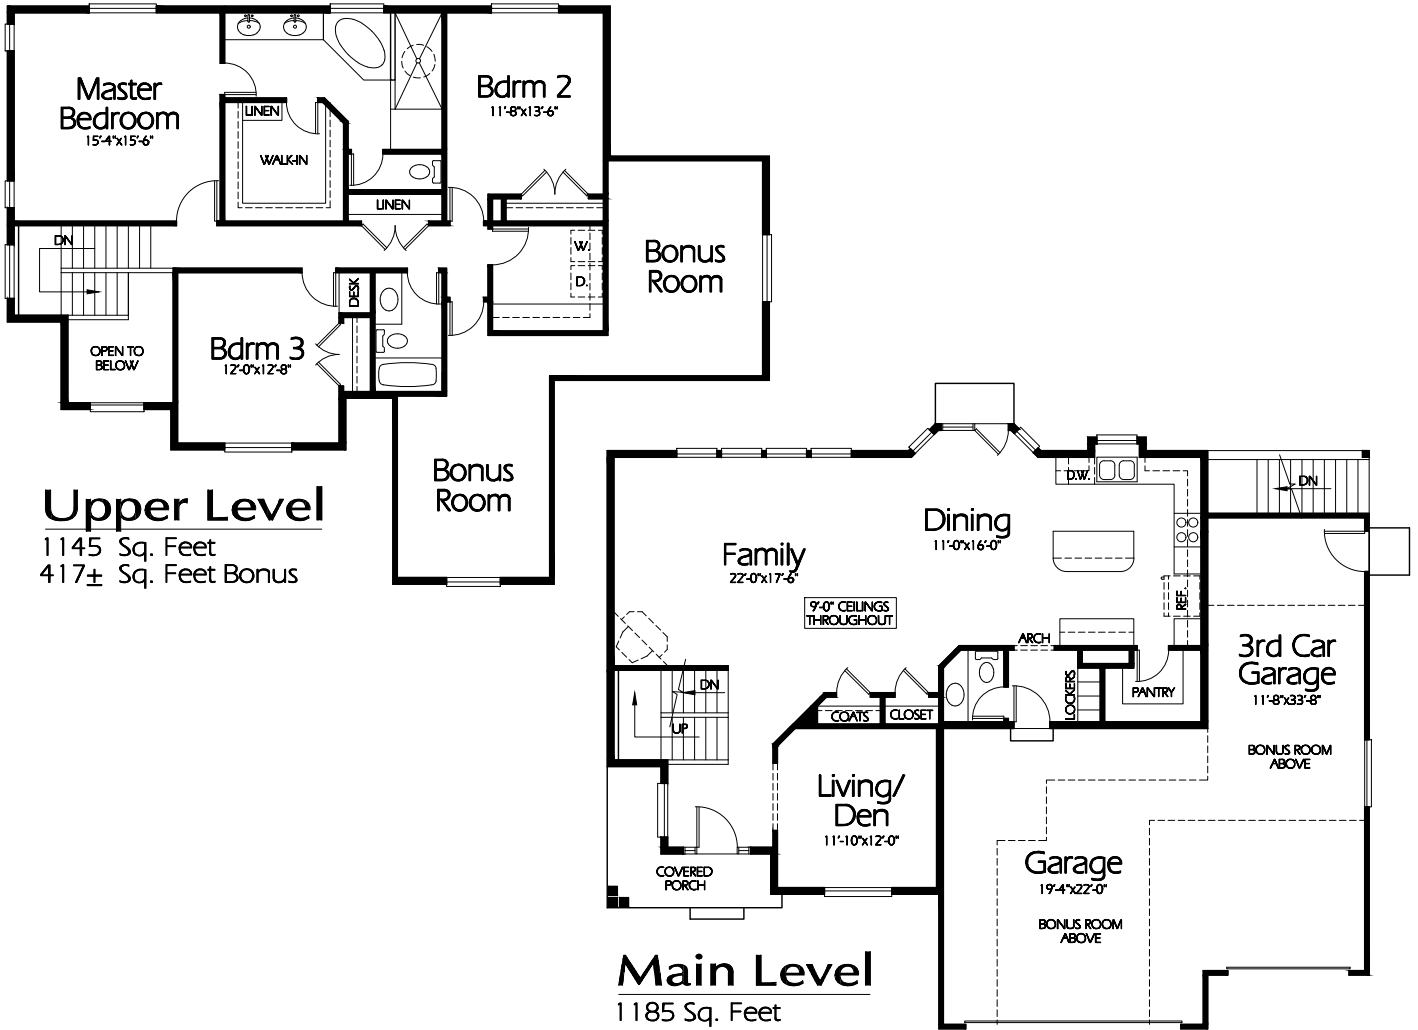

TS-2323a

Plan TS-2323a

Overall Dimensions 56'-8" x 43'-0"
 2330 Finished Sq. Feet
 Room Sizes Shown Are Approximate

Hearthstone
 Home Design

94 North 100 West - Bountiful, Utah 84010
 Phone: (801) 298-2505
www.hearthstonedesign.com
info@hearthstonedesign.com