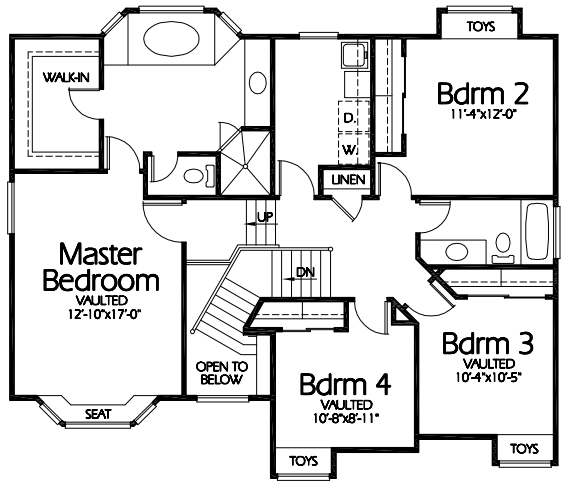

Front Elevation

Main Level
1085 Sq. Feet

Upper Level
1235 Sq. Feet

Plan TS-2320a

Overall Dimensions 42'-8" x 46'-8"
2320 Finished Sq. Feet
Room Sizes Shown Are Approximate

Hearthstone
Home Design
94 North 100 West - Bountiful, Utah 84010
Phone: (801) 298-2505 - Fax: (801) 298-3077
www.hearthstonedesign.com