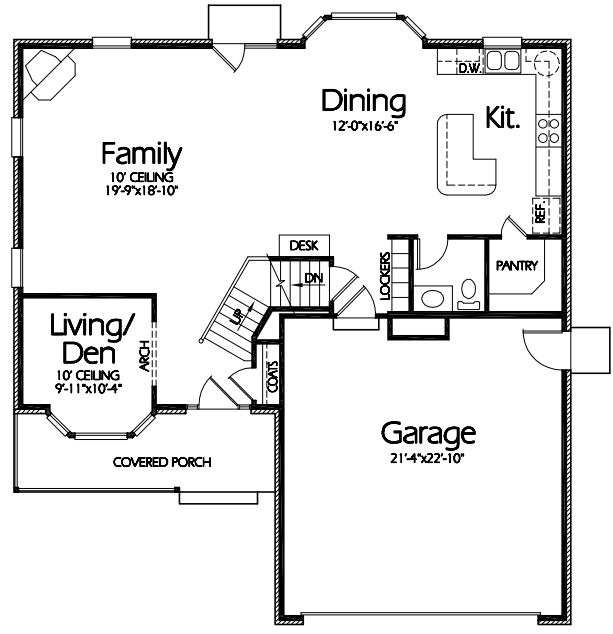

Front Elevation

Main Level
1085 Sq. Feet

Upper Level
1235 Sq. Feet

Plan TS-2320a

Overall Dimensions 42'-8" x 46'-8"
2320 Finished Sq. Feet
Room Sizes Shown Are Approximate

Hearthstone
Home Design
94 North 100 West - Bountiful, Utah 84010
Phone: (801) 298-2505 - Fax: (801) 298-3077
www.hearthstonedesign.com