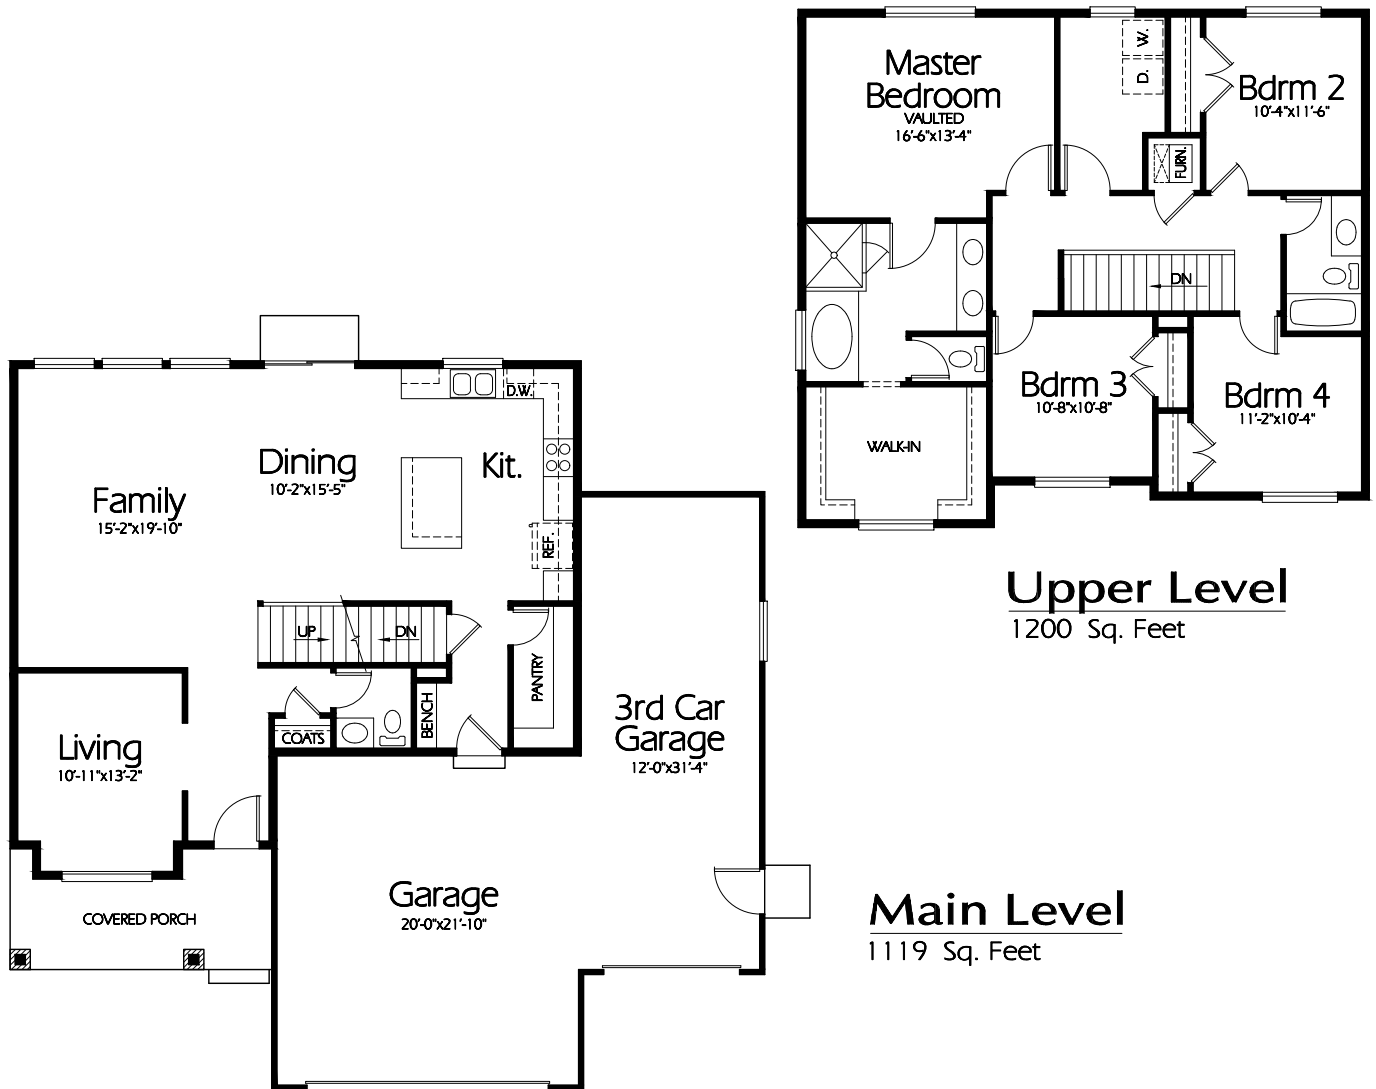

Front Elevation

TS-2319b

Plan TS-2319b

Overall Dimensions 50'-0" x 48'-4"
 2319 Finished Sq. Feet
 Room Sizes Shown Are Approximate

*Hearthstone
 Home Design*

94 North 100 West - Bountiful, Utah 84010
 Phone: (801) 298-2505
www.hearthstonedesign.com
info@hearthstonedesign.com