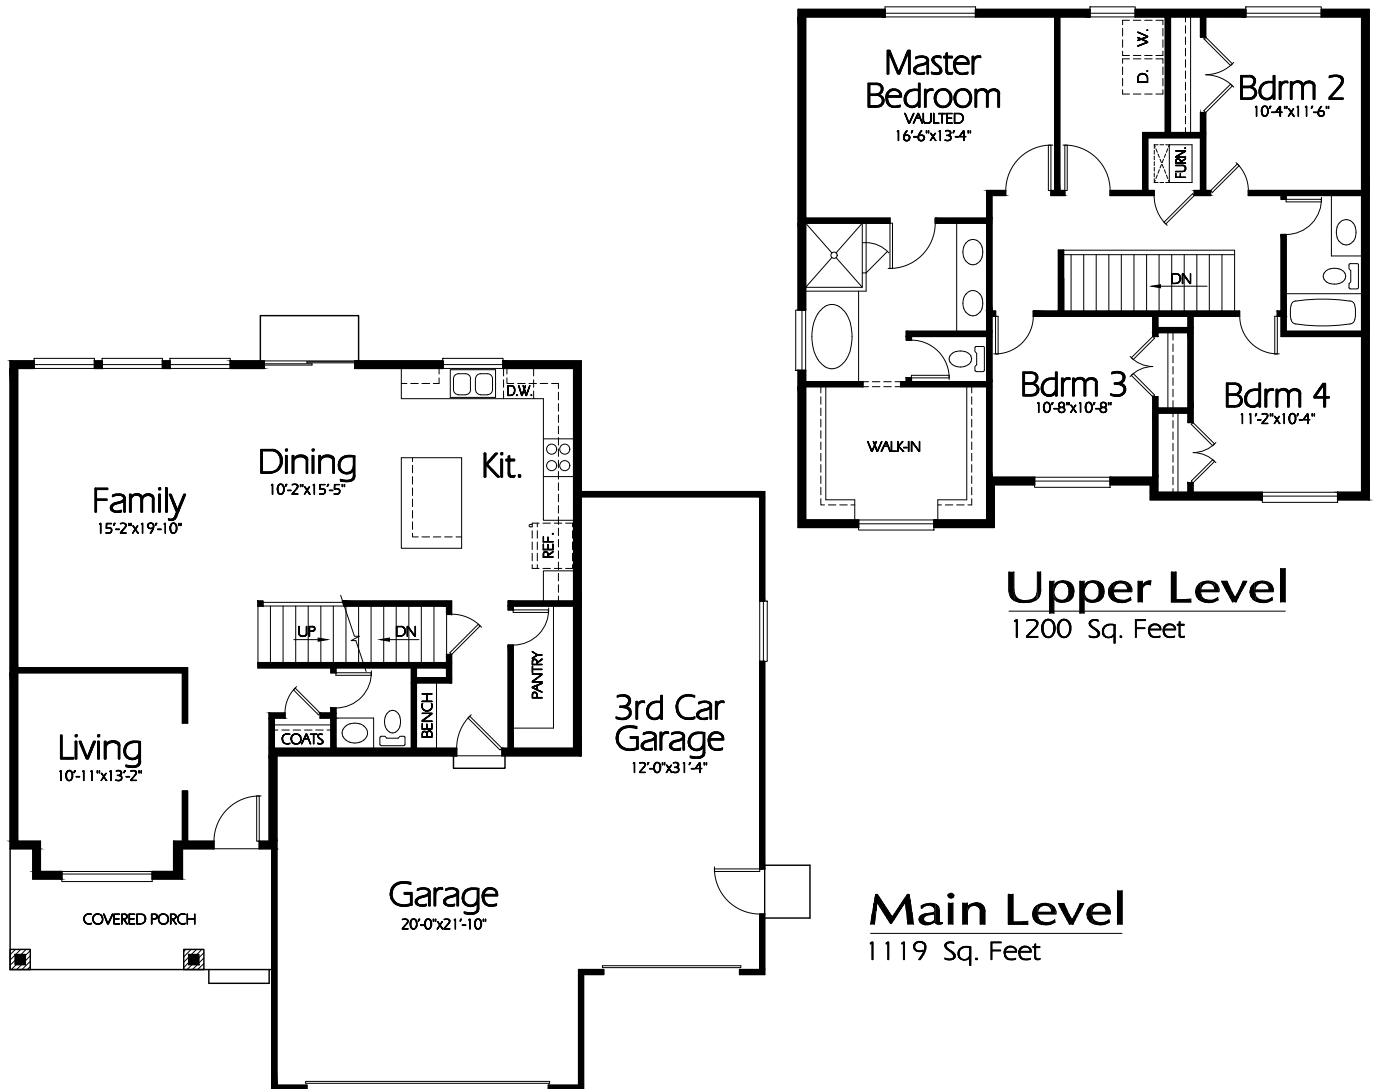

Front Elevation

TS-2319a

Plan TS-2319a

Overall Dimensions 50'-0" x 48'-4"
 2319 Finished Sq. Feet
 Room Sizes Shown Are Approximate

*Hearthstone
 Home Design*

94 North 100 West - Bountiful, Utah 84010
 Phone: (801) 298-2505
www.hearthstonedesign.com
info@hearthstonedesign.com