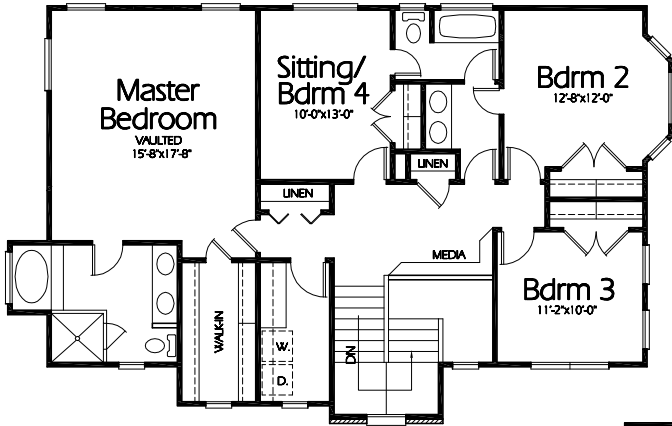

Front Elevation

Upper Level
1256 Sq. Feet

Main Level
1054 Sq. Feet

Plan TS-2310b

Overall Dimensions 57'-0" x 38'-0"
2310 Finished Sq. Feet
Room Sizes Shown Are Approximate

Hearthstone
Home Design
94 North 100 West - Bountiful, Utah 84010
Phone: (801) 298-2505 - Fax: (801) 298-3077
www.hearthstonedesign.com