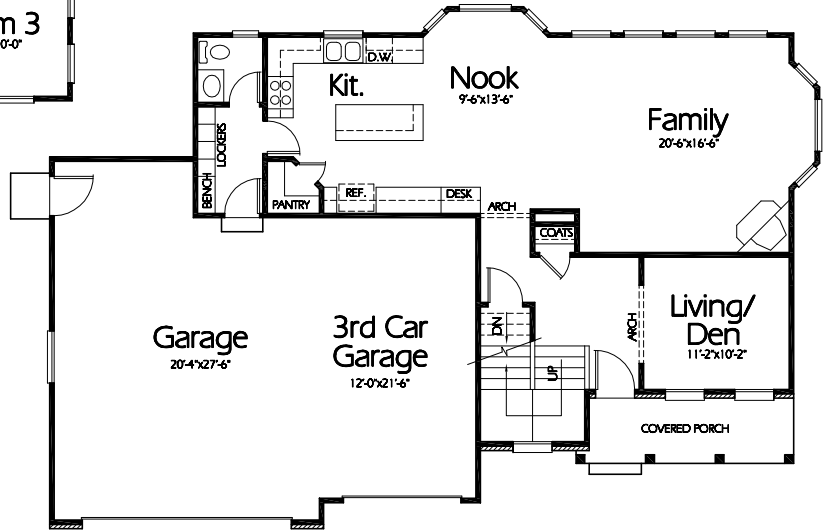

Front Elevation

Upper Level
1256 Sq. Feet

Main Level
1054 Sq. Feet

Plan TS-2310b

Overall Dimensions 57'-0" x 38'-0"
2310 Finished Sq. Feet
Room Sizes Shown Are Approximate

Hearthstone
Home Design
94 North 100 West - Bountiful, Utah 84010
Phone: (801) 298-2505 - Fax: (801) 298-3077
www.hearthstonedesign.com