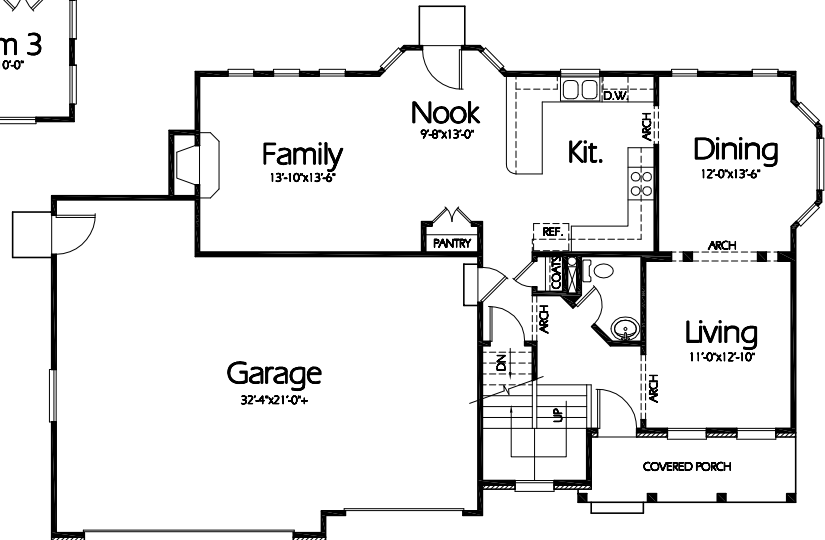

Front Elevation

TS-2310a

Upper Level
1256 Sq. Feet

Main Level
1054 Sq. Feet

Plan TS-2310a

Overall Dimensions 57'-0" x 38'-0"
2310 Finished Sq. Feet
Room Sizes Shown Are Approximate

Hearthstone
Home Design
94 North 100 West - Bountiful, Utah 84010
Phone: (801) 298-2505 - Fax: (801) 298-3077
www.hearthstonedesign.com