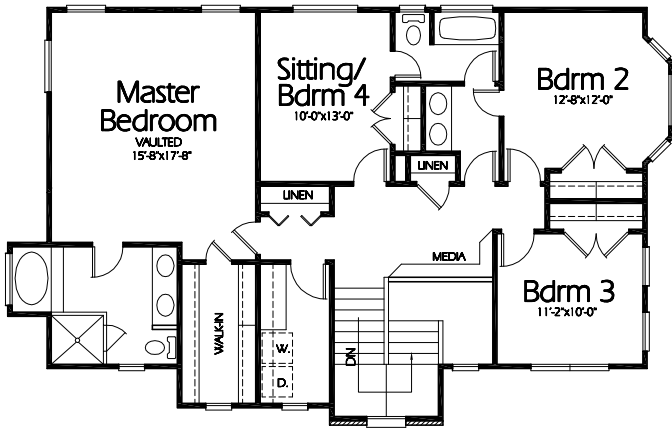

Front Elevation

TS-2310a

Upper Level
1256 Sq. Feet

Main Level
1054 Sq. Feet

Plan TS-2310a

Overall Dimensions 57'-0" x 38'-0"
2310 Finished Sq. Feet
Room Sizes Shown Are Approximate

Hearthstone
Home Design
94 North 100 West - Bountiful, Utah 84010
Phone: (801) 298-2505 - Fax: (801) 298-3077
www.hearthstonedesign.com