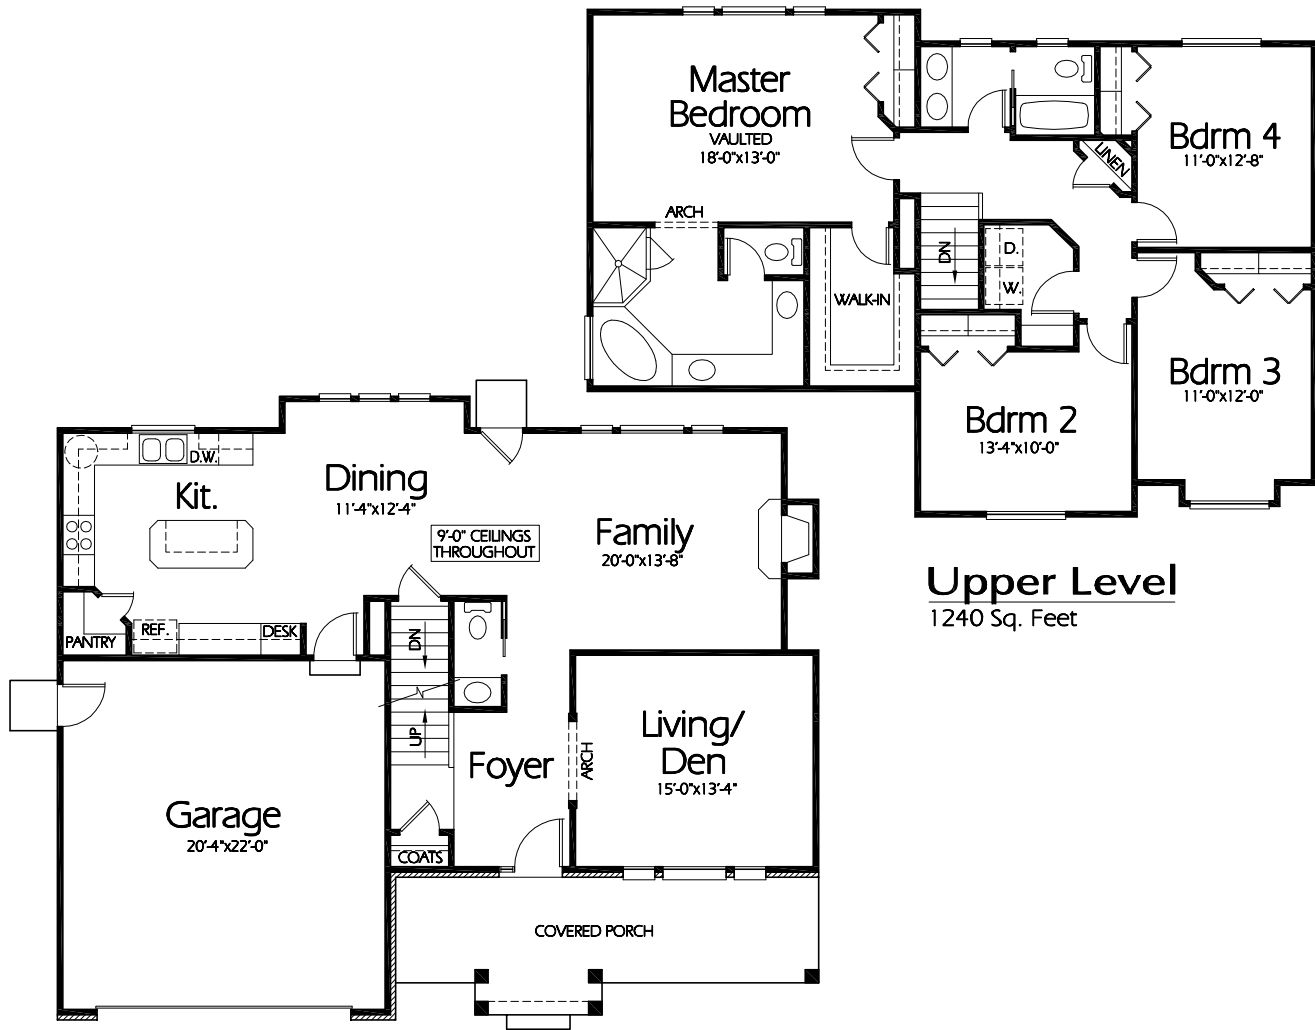

TS-2305b

Main Level

1066 Sq. Feet
9' High Ceilings

Upper Level
1240 Sq. Feet

Plan TS-2305b

Overall Dimensions 48'-0"x39'-4"
2305 Finished Sq. Feet
Room Sizes Shown Are Approximate

*Hearthstone
Home Design*

94 North 100 West - Bountiful, Utah 84010
Phone: (801) 298-2505 - Fax: (801) 298-3077
www.hearthstonedesign.com