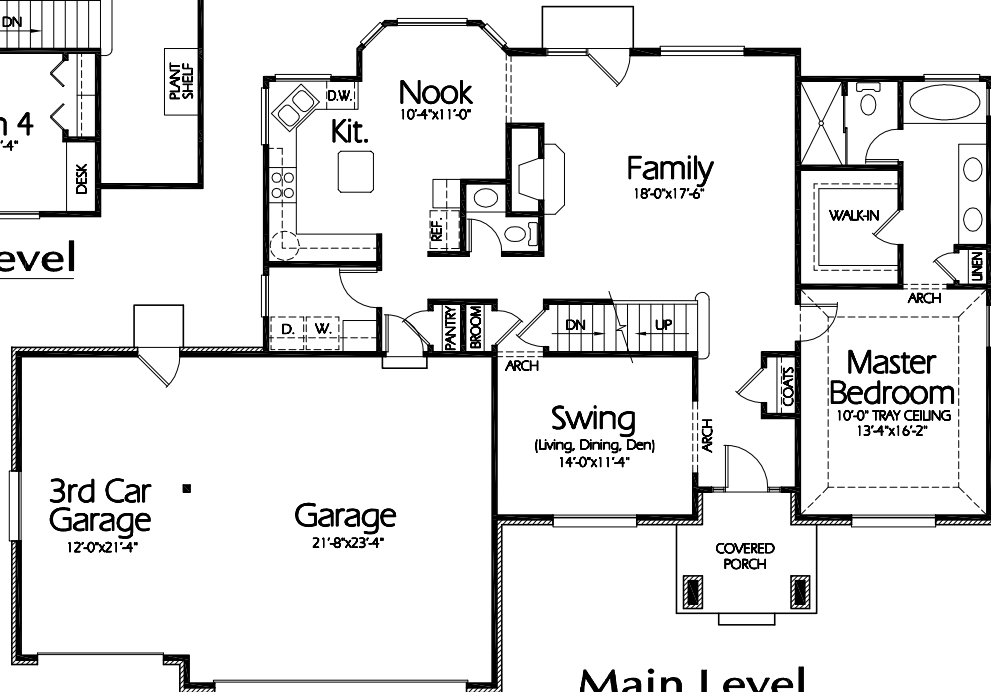

TS-2285a

**Upper Level**  
765 Sq. Feet

**Main Level**  
1520 Sq. Feet

**Plan TS-2285a**

Overall Dimensions 70'-0"x46'-0"  
2285 Finished Sq. Feet  
Room Sizes Shown Are Approximate

*Hearthstone*  
*Home Design*  
94 North 100 West - Bountiful, Utah 84010  
Phone: (801) 298-2505 - Fax: (801) 298-3077  
[www.hearthstonedesign.com](http://www.hearthstonedesign.com)