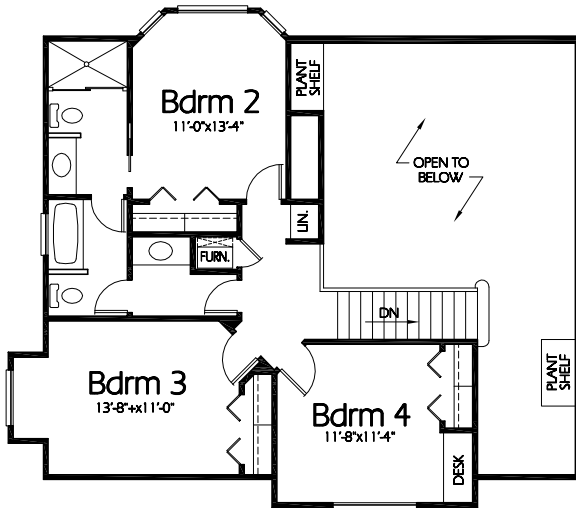

TS-2285a

**Upper Level**  
765 Sq. Feet

**Main Level**  
1520 Sq. Feet

**Plan TS-2285a**

Overall Dimensions 70'-0"x46'-0"  
2285 Finished Sq. Feet  
Room Sizes Shown Are Approximate

*Hearthstone*  
*Home Design*  
94 North 100 West - Bountiful, Utah 84010  
Phone: (801) 298-2505 - Fax: (801) 298-3077  
[www.hearthstonedesign.com](http://www.hearthstonedesign.com)