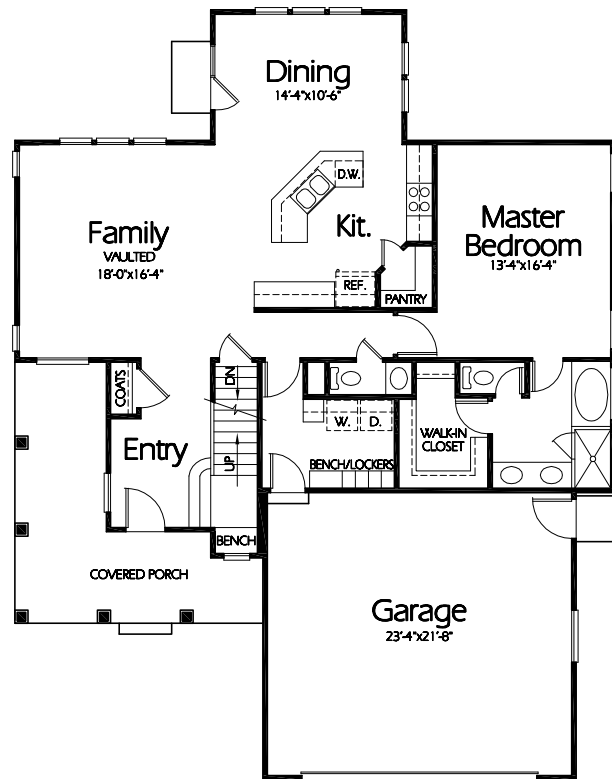

Front Elevation

TS-2280b

Upper Level

912 Sq. Feet

Main Level

1368 Sq. Feet

Plan TS-2280b

Overall Dimensions 46'-0" x 59'-0"
 2280 Finished Sq. Feet
 Room Sizes Shown Are Approximate