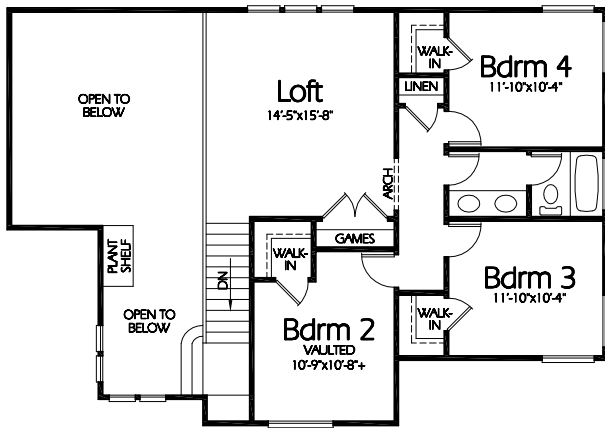

Front Elevation

TS-2280b

Upper Level

912 Sq. Feet

Main Level

1368 Sq. Feet

Plan TS-2280b

Overall Dimensions 46'-0" x 59'-0"
 2280 Finished Sq. Feet
 Room Sizes Shown Are Approximate