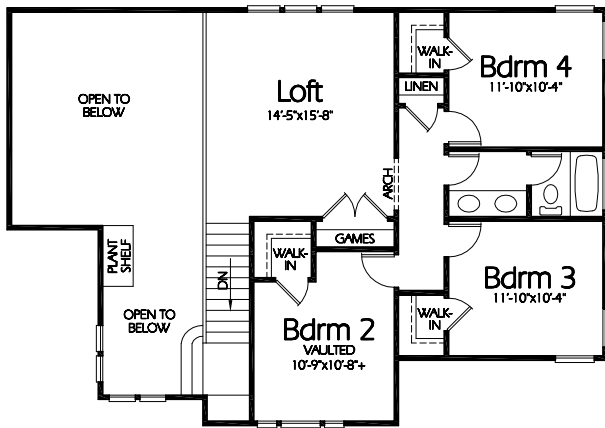

Front Elevation

TS-2280a

Upper Level

912 Sq. Feet

Main Level

1368 Sq. Feet

Plan TS-2280a

Overall Dimensions 46'-0" x 59'-0"
 2280 Finished Sq. Feet
 Room Sizes Shown Are Approximate