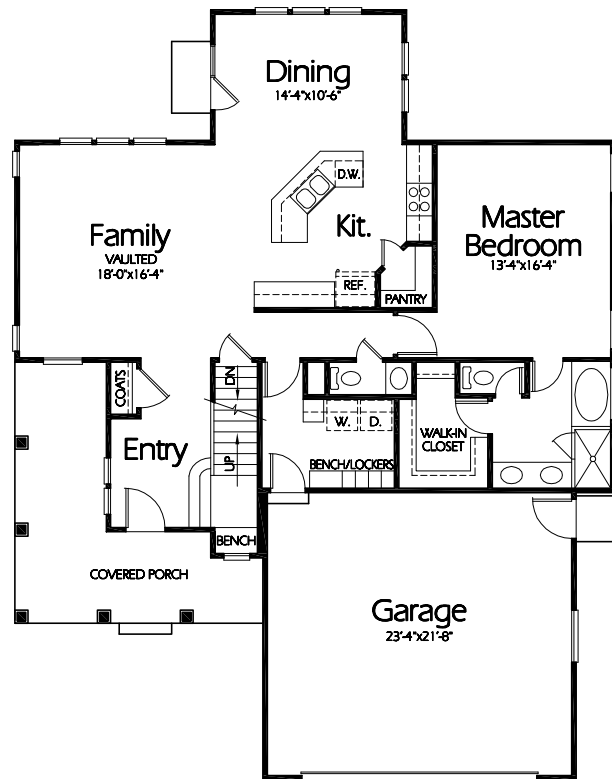

Front Elevation

TS-2280a

Upper Level

912 Sq. Feet

Main Level

1368 Sq. Feet

Plan TS-2280a

Overall Dimensions 46'-0" x 59'-0"
 2280 Finished Sq. Feet
 Room Sizes Shown Are Approximate