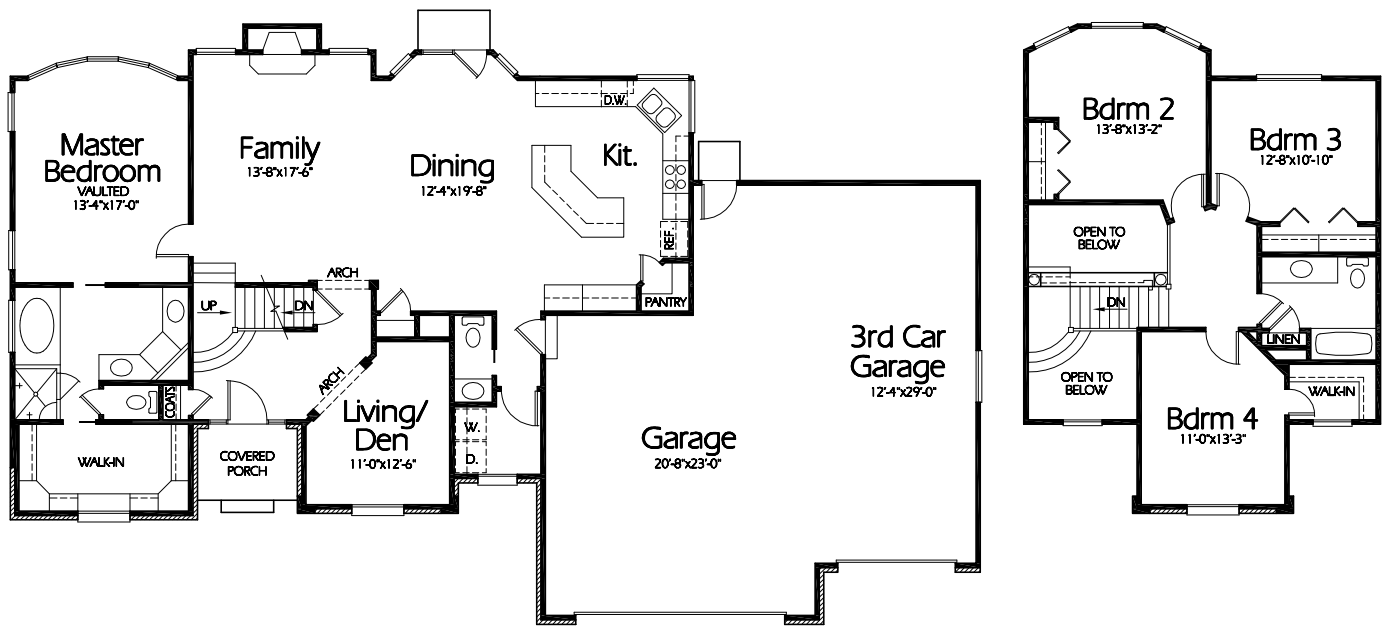

TS-2276a

**Main Level**  
1591 Sq. Feet

**Upper Level**  
685 Sq. Feet

**Plan TS-2276a**

Overall Dimensions 74'-4" x 46'-0"  
2276 Finished Sq. Feet  
Room Sizes Shown Are Approximate

*Hearthstone*  
*Home Design*  
94 North 100 West - Bountiful, Utah 84010  
Phone: (801) 298-2505 - Fax: (801) 298-3077  
[www.hearthstonedesign.com](http://www.hearthstonedesign.com)