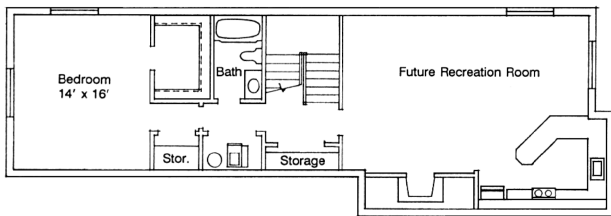

TS-2275a

Upper Level

580 Sq. Feet

Optional Half Bath

Basement Level

1100 Sq. Feet

Main Level

1700 Sq. Feet

Plan TS-2275a

Overall Dimensions 64'-0" x 48'-0"
 2275 Finished Sq. Feet
 Room Sizes Shown Are Approximate

*Hearthstone
 Home Design*

94 North 100 West - Bountiful, Utah 84010
 Phone: (801) 298-2505 - Fax: (801) 298-3077
www.hearthstonehomedesign.com