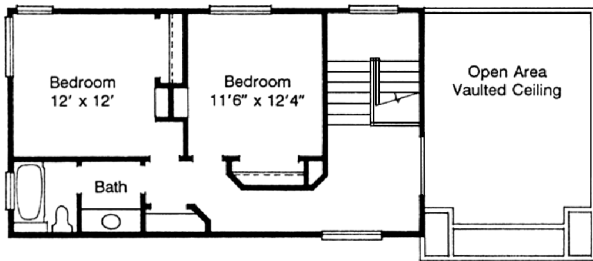

TS-2275a

Upper Level

580 Sq. Feet

Optional Half Bath

Basement Level

1100 Sq. Feet

Main Level

1700 Sq. Feet

Plan TS-2275a

Overall Dimensions 64'-0" x 48'-0"
 2275 Finished Sq. Feet
 Room Sizes Shown Are Approximate

*Hearthstone
 Home Design*

94 North 100 West - Bountiful, Utah 84010
 Phone: (801) 298-2505 - Fax: (801) 298-3077
www.hearthstonehomedesign.com