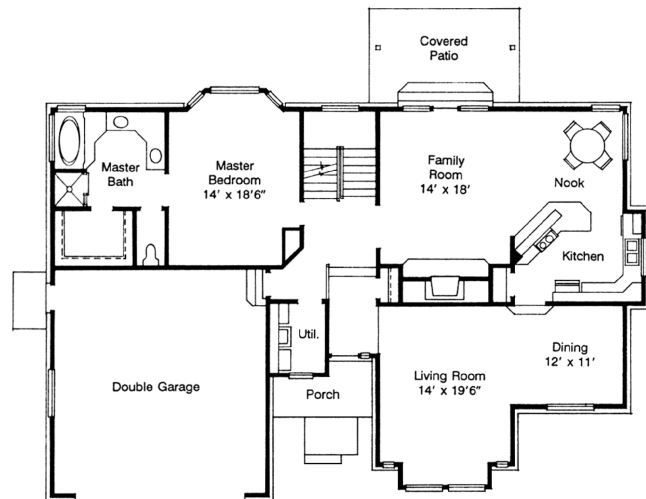

TS-2275a

Upper Level

580 Sq. Feet

Optional Half Bath

Basement Level

1100 Sq. Feet

Main Level

1700 Sq. Feet

Plan TS-2275a

Overall Dimensions 64'-0" x 48'-0"
 2275 Finished Sq. Feet
 Room Sizes Shown Are Approximate

*Hearthstone
 Home Design*

94 North 100 West - Bountiful, Utah 84010
 Phone: (801) 298-2505 - Fax: (801) 298-3077
www.hearthstonehomedesign.com