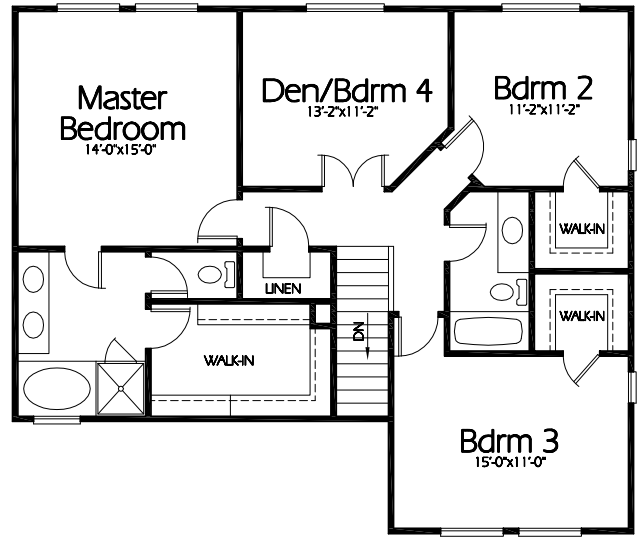

TS-2255a

**Front Elevation**

**Main Level**  
1092 Sq. Feet

**Upper Level**  
1163 Sq. Feet

**Plan TS-2255a**

Overall Dimensions 42'-0" x 40'-0"  
2255 Finished Sq. Feet  
Room Sizes Shown Are Approximate

*Hearthstone*  
*Home Design*  
94 North 100 West - Bountiful, Utah 84010  
Phone: (801) 298-2505 - Fax: (801) 298-3077  
[www.hearthstonehomedesign.com](http://www.hearthstonehomedesign.com)