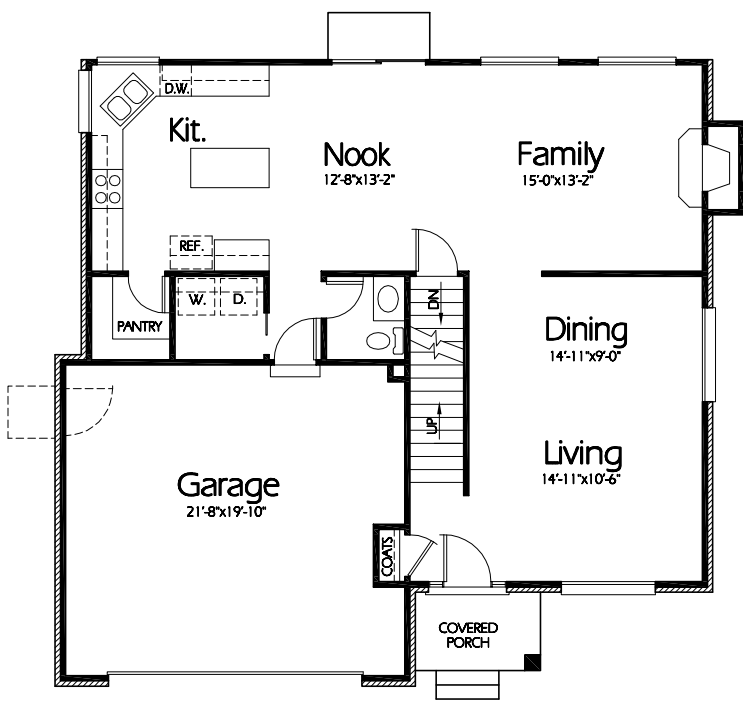

TS-2255a

**Front Elevation**

**Main Level**  
1092 Sq. Feet

**Upper Level**  
1163 Sq. Feet

**Plan TS-2255a**

Overall Dimensions 42'-0" x 40'-0"  
2255 Finished Sq. Feet  
Room Sizes Shown Are Approximate

*Hearthstone*  
*Home Design*  
94 North 100 West - Bountiful, Utah 84010  
Phone: (801) 298-2505 - Fax: (801) 298-3077  
[www.hearthstonehomedesign.com](http://www.hearthstonehomedesign.com)