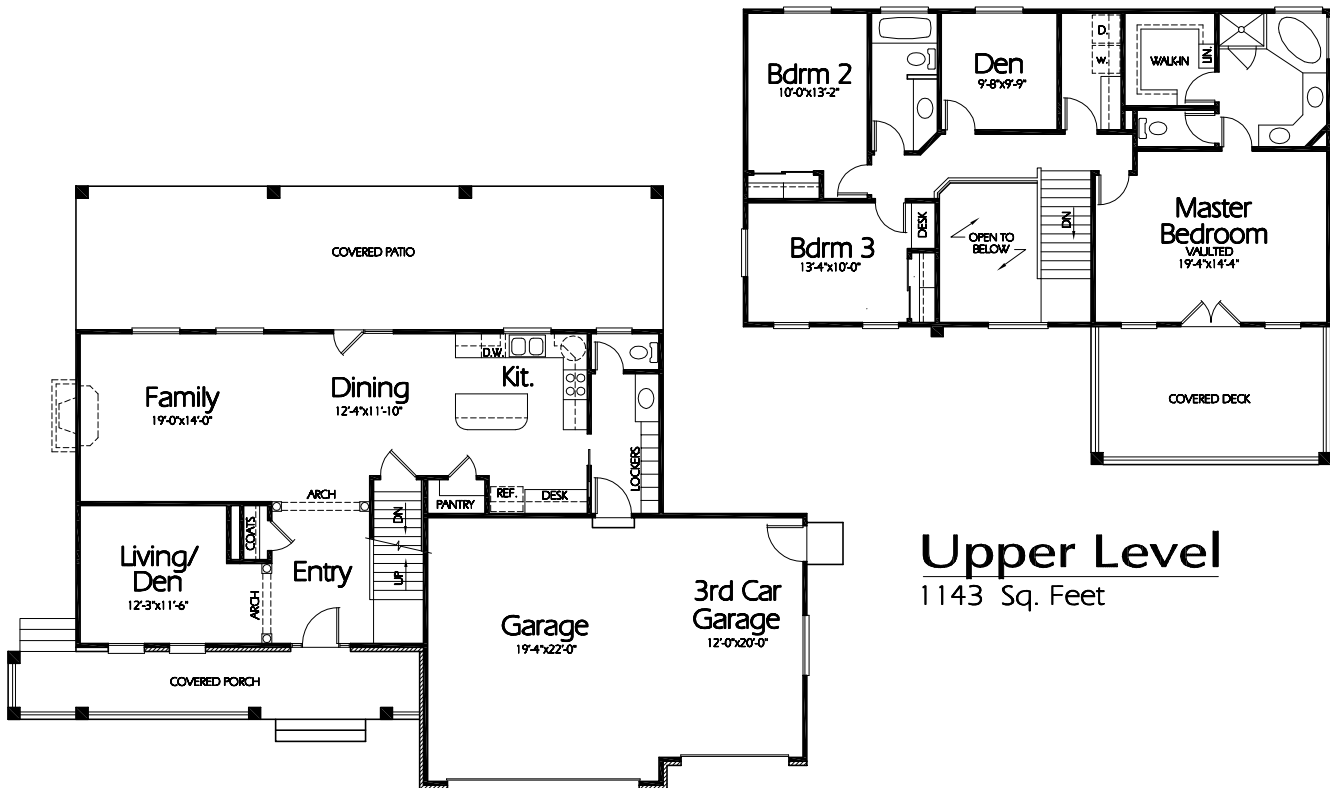

TS-2238a

Main Level
1095 Sq. Feet

Upper Level
1143 Sq. Feet

Plan TS-2238a

Overall Dimensions 66'-8"x50'-4"
2238 Finished Sq. Feet
Room Sizes Shown Are Approximate

Hearthstone
Home Design
94 North 100 West - Bountiful, Utah 84010
Phone: (801) 298-2505 - Fax: (801) 298-3077
www.hearthstonedesign.com