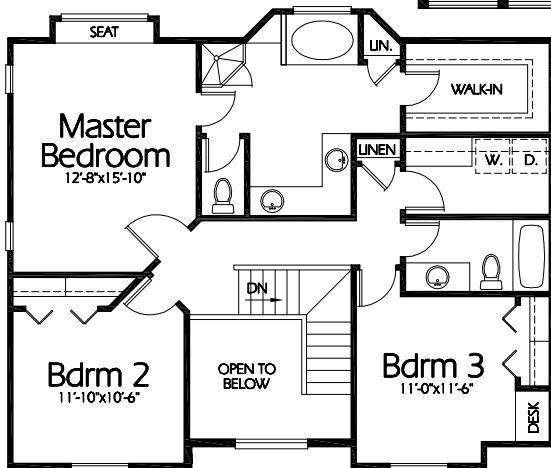

TS-2237b

Main Level
1236 Sq. Feet

Upper Level
1001 Sq. Feet

Plan TS-2237b

Upper Level Laundry
Overall Dimensions 65'-6" x 42'-0"
2237 Finished Sq. Feet
Room Sizes Shown Are Approximate

Hearthstone
Home Design
94 North 100 West - Bountiful, Utah 84010
Phone: (801) 298-2505 - Fax: (801) 298-3077
www.hearthstonedesign.com