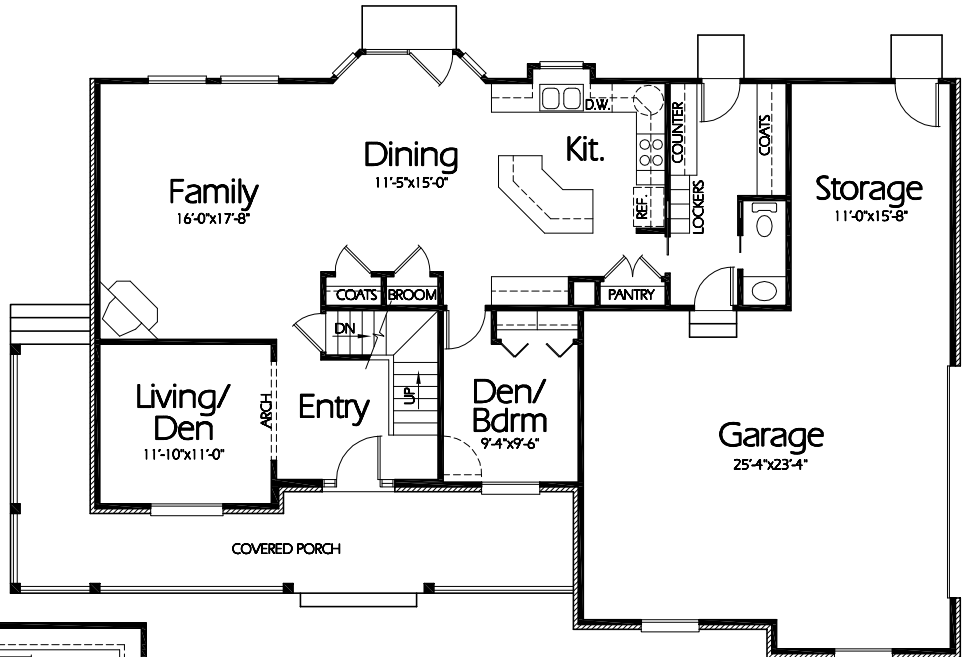

TS-2237b

Main Level
1236 Sq. Feet

Upper Level
1001 Sq. Feet

Plan TS-2237b

Upper Level Laundry
Overall Dimensions 65'-6" x 42'-0"
2237 Finished Sq. Feet
Room Sizes Shown Are Approximate

Hearthstone
Home Design
94 North 100 West - Bountiful, Utah 84010
Phone: (801) 298-2505 - Fax: (801) 298-3077
www.hearthstonedesign.com