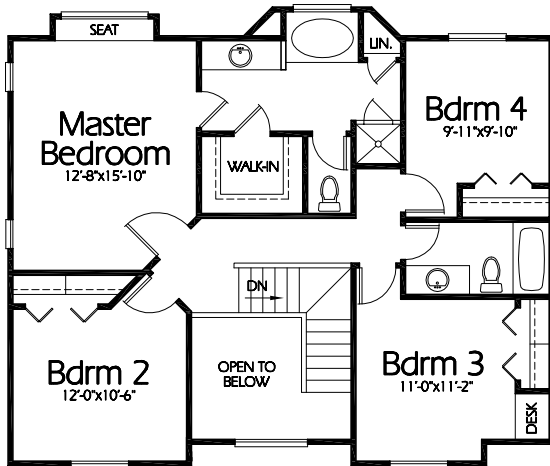

TS-2237a

Main Level
1236 Sq. Feet

Upper Level
1001 Sq. Feet

Plan TS-2237a

Overall Dimensions 65'-6" x 42'-0"
2237 Finished Sq. Feet
Room Sizes Shown Are Approximate

Hearthstone
Home Design
94 North 100 West - Bountiful, Utah 84010
Phone: (801) 298-2505 - Fax: (801) 298-3077
www.hearthstonedesign.com