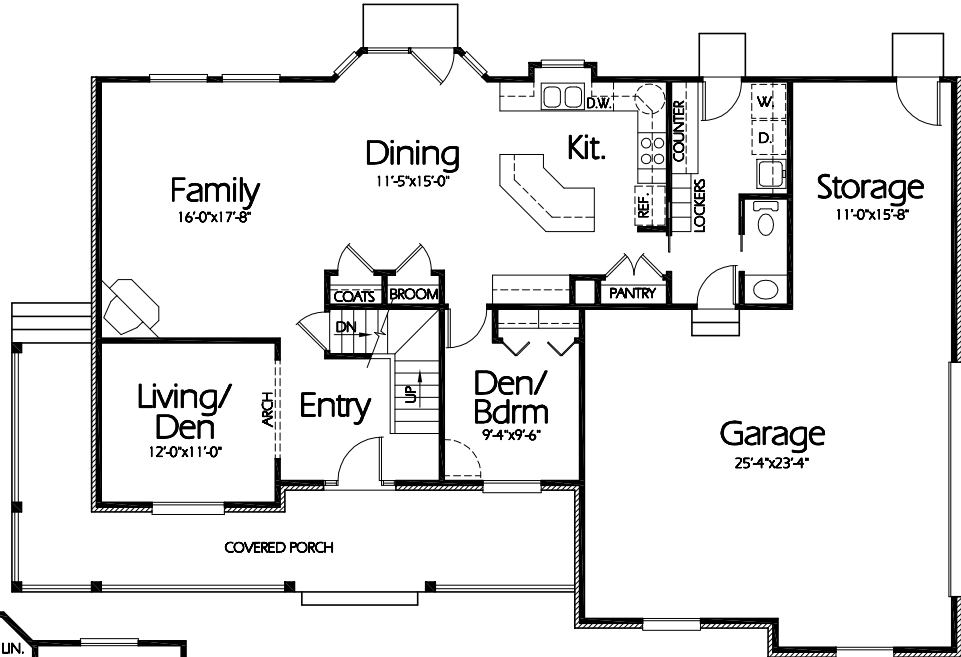

TS-2237a

Main Level
1236 Sq. Feet

Upper Level
1001 Sq. Feet

Plan TS-2237a

Overall Dimensions 65'-6" x 42'-0"
2237 Finished Sq. Feet
Room Sizes Shown Are Approximate

Hearthstone
Home Design
94 North 100 West - Bountiful, Utah 84010
Phone: (801) 298-2505 - Fax: (801) 298-3077
www.hearthstonedesign.com