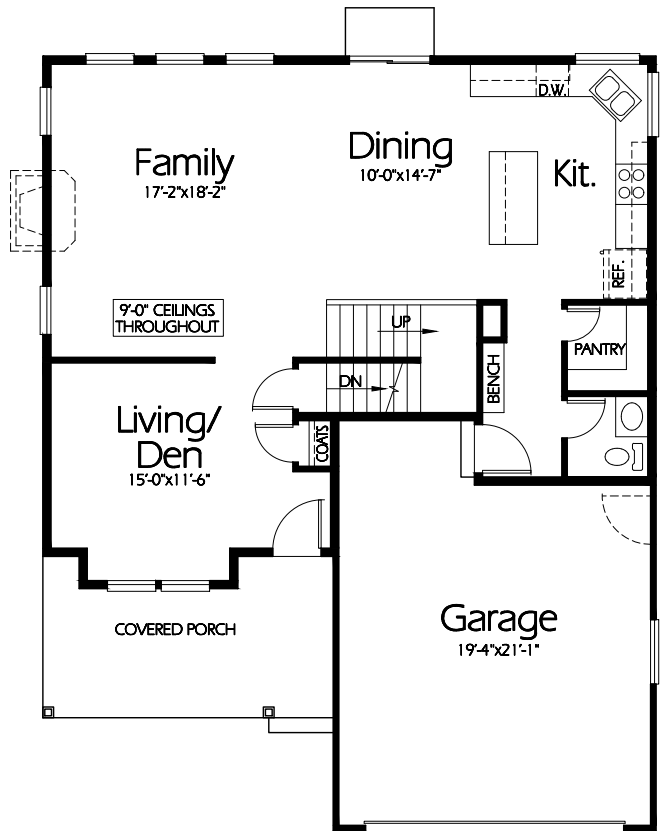

Front Elevation

Upper Level

1128 Sq. Feet

Main Level

1077 Sq. Feet

Plan TS-2203b

Overall Dimensions 38'-0" x 48'-0"
2205 Finished Sq. Feet
Room Sizes Shown Are Approximate

*Hearthstone
Home Design*