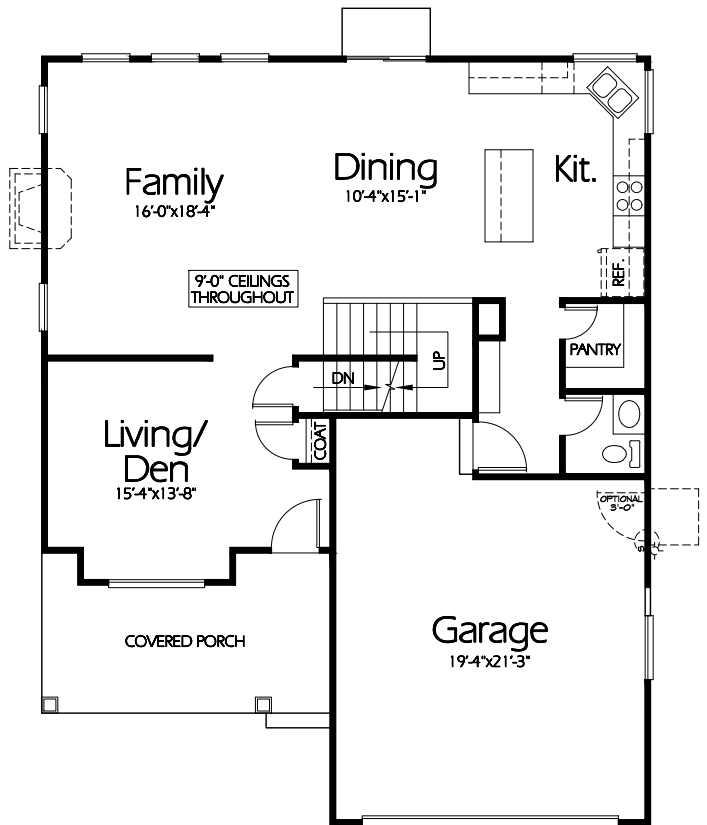

Front Elevation

TS-2203a

Upper Level

1128 Sq. Feet

Main Level

1075 Sq. Feet

Plan TS-2203a

Overall Dimensions 38'-0" x 48'-0"
 2203 Finished Sq. Feet
 Room Sizes Shown Are Approximate