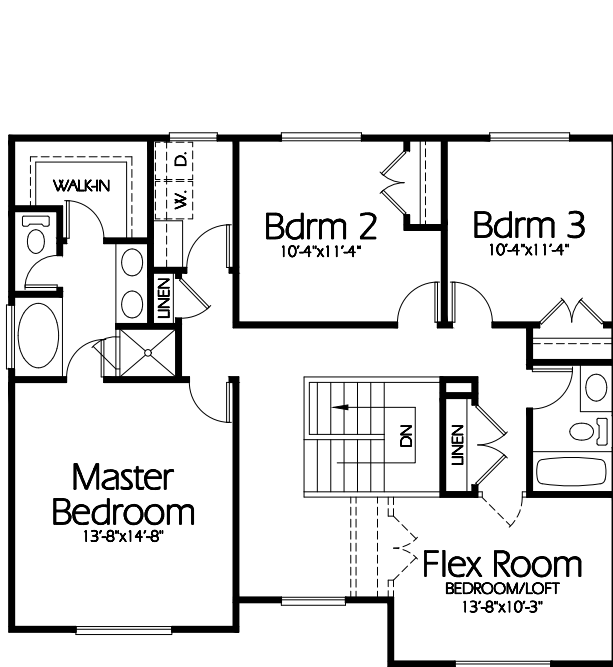

Front Elevation

TS-2203a

Upper Level

1128 Sq. Feet

Main Level

1075 Sq. Feet

Plan TS-2203a

Overall Dimensions 38'-0" x 48'-0"
 2203 Finished Sq. Feet
 Room Sizes Shown Are Approximate