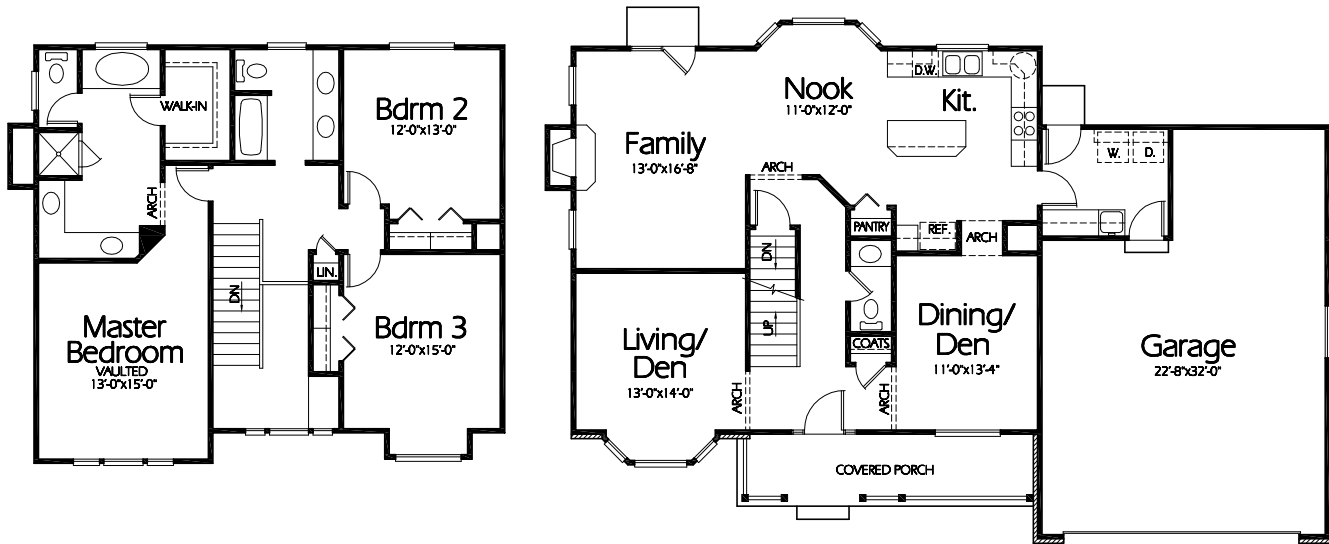

TS-2184b

Upper Level
996 Sq. Feet

Main Level
1188 Sq. Feet

Plan TS-2184b

Overall Dimensions 58'-0" x 38'-0"
2184 Finished Sq. Feet
Room Sizes Shown Are Approximate

Hearthstone
Home Design
94 North 100 West - Bountiful, Utah 84010
Phone: (801) 298-2505 - Fax: (801) 298-3077
www.hearthstonedesign.com