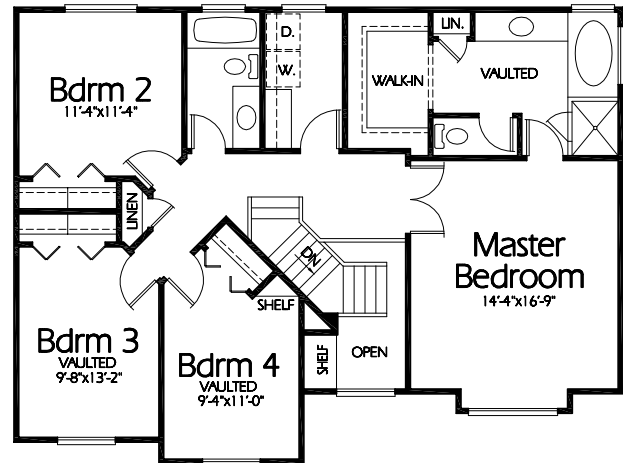

Front Elevation

Main Level

1048 Sq. Feet

Upper Level

1123 Sq. Feet

Plan TS-2158b

Full Covered Porch

Overall Dimensions 48'-0" x 42'-0"

2158 Finished Sq. Feet

Room Sizes Shown Are Approximate

*Hearthstone
Home Design*

94 North 100 West - Bountiful, Utah 84010
Phone: (801) 298-2505 - Fax: (801) 298-3077
www.hearthstonedesign.com