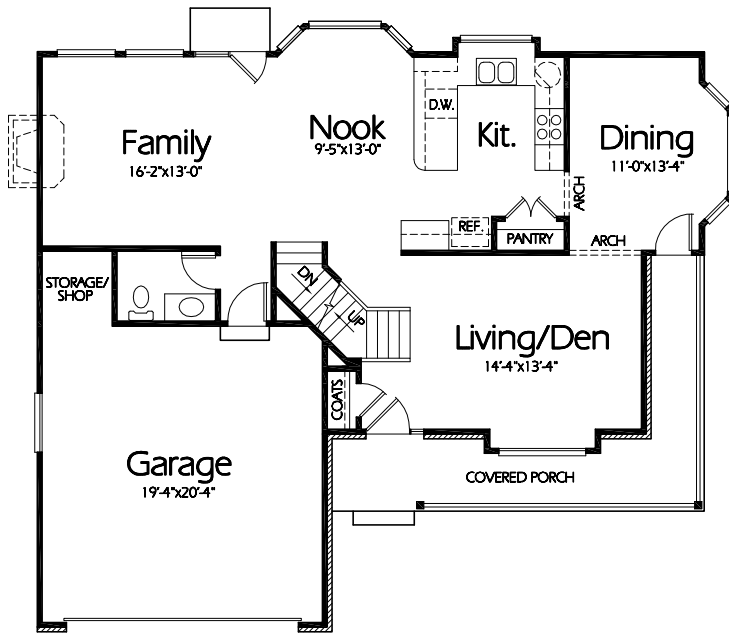

Front Elevation

Main Level

1048 Sq. Feet

Upper Level

1123 Sq. Feet

Plan TS-2158b

Full Covered Porch

Overall Dimensions 48'-0" x 42'-0"

2158 Finished Sq. Feet

Room Sizes Shown Are Approximate

*Hearthstone
Home Design*

94 North 100 West - Bountiful, Utah 84010
Phone: (801) 298-2505 - Fax: (801) 298-3077
www.hearthstonedesign.com