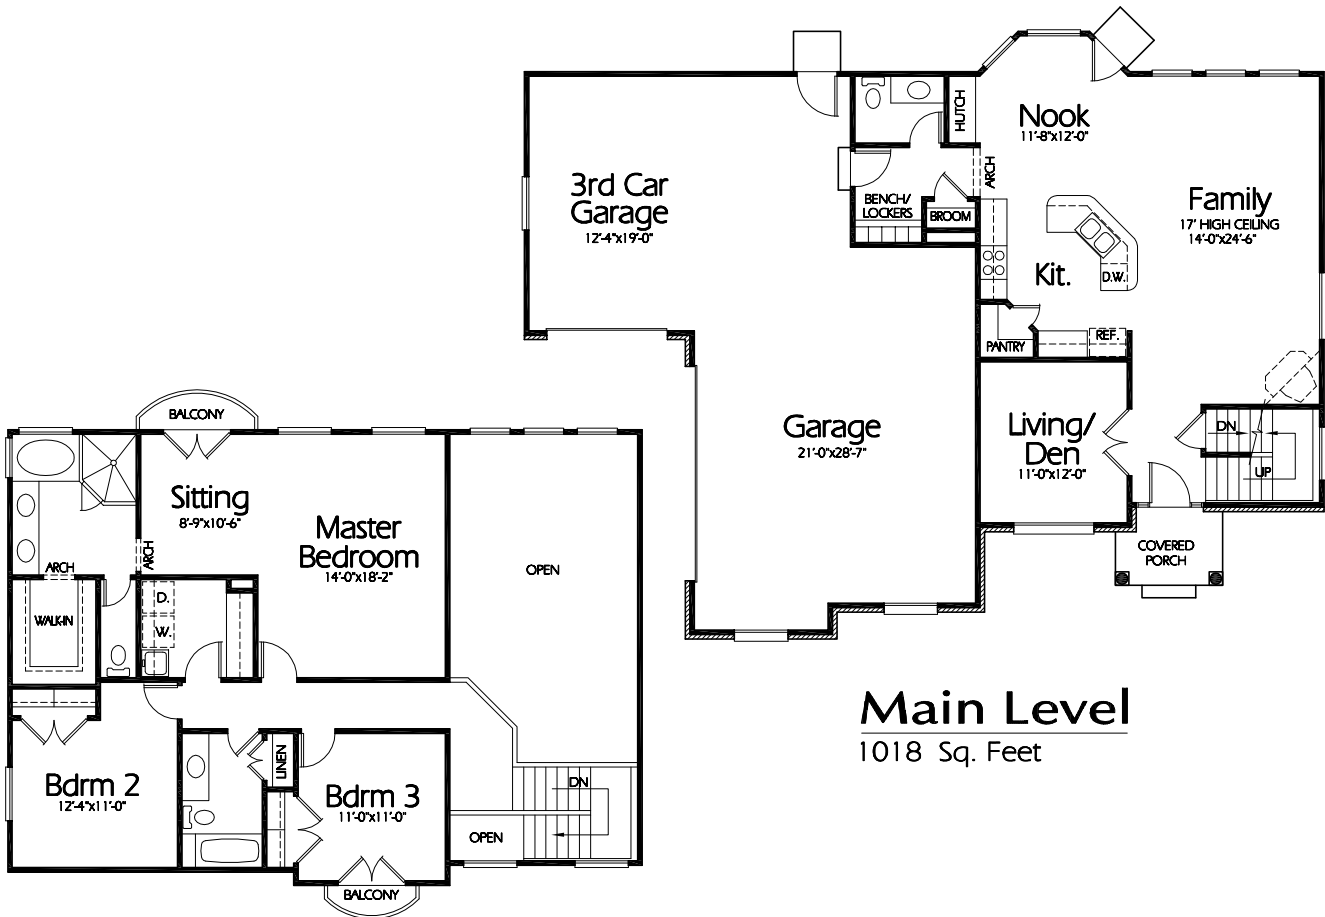

TS-2157a

Upper Level
1139 Sq. Feet

Plan TS-2157a

Overall Dimensions 59'-8" x 45'-4"
2157 Finished Sq. Feet
Room Sizes Shown Are Approximate

**Hearthstone
Home Design**
94 North 100 West - Bountiful, Utah 84010
Phone: (801) 298-2505 - Fax: (801) 298-3077
www.hearthstonedesign.com