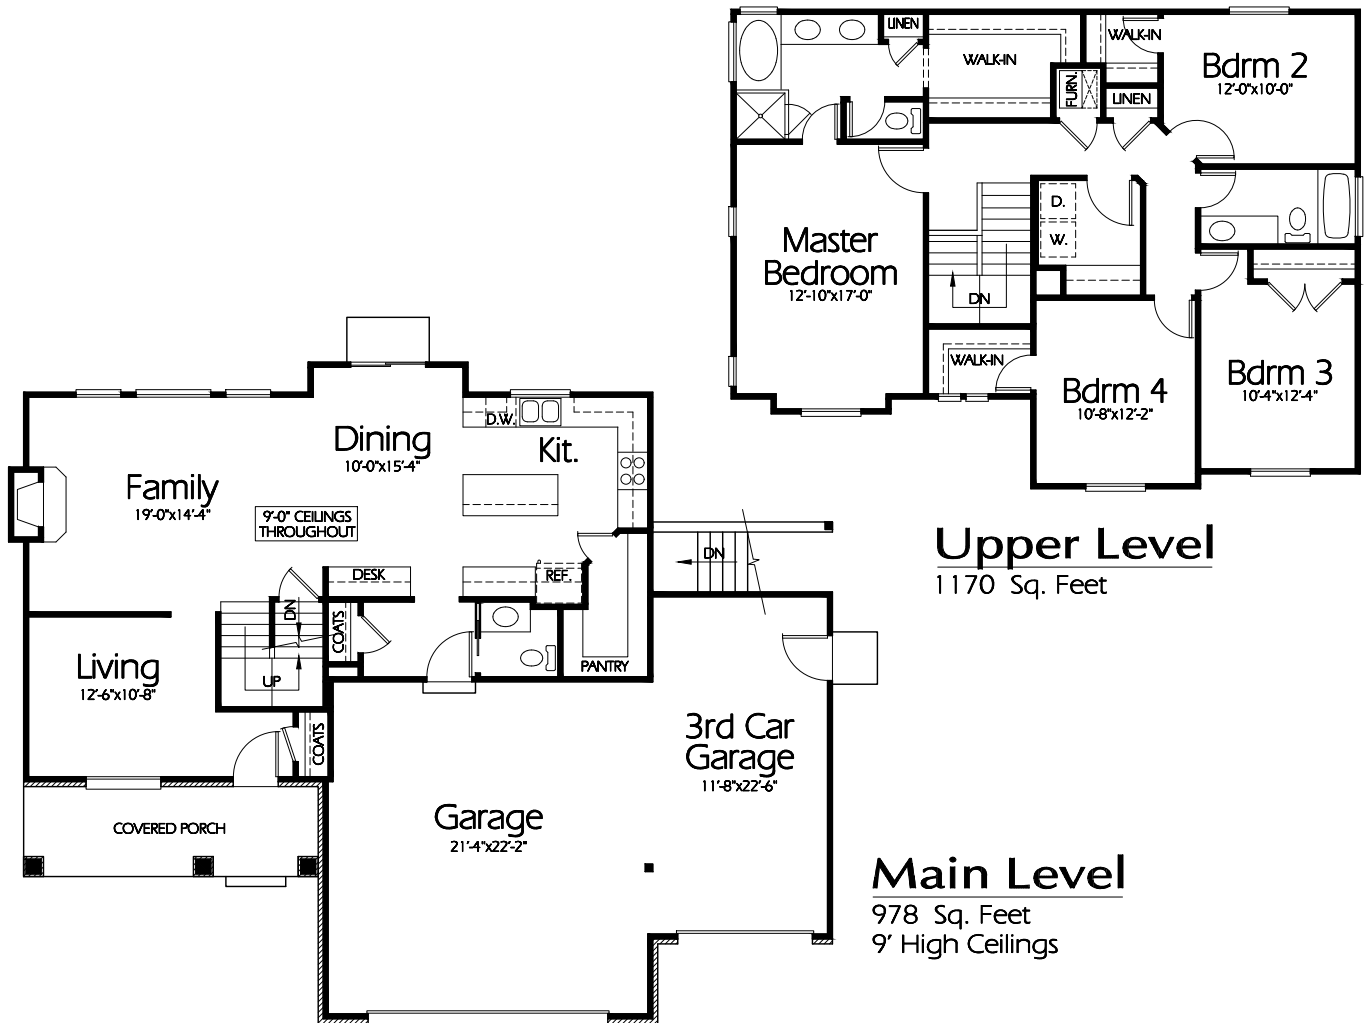

**Front Elevation**

TS-2148b

**Plan TS-2148b**

Overall Dimensions 54'-0" x 44'-2"  
 2148 Finished Sq. Feet  
 Room Sizes Shown Are Approximate

*Hearthstone  
 Home Design*

94 North 100 West - Bountiful, Utah 84010  
 Phone: (801) 298-2505  
[www.hearthstonedesign.com](http://www.hearthstonedesign.com)