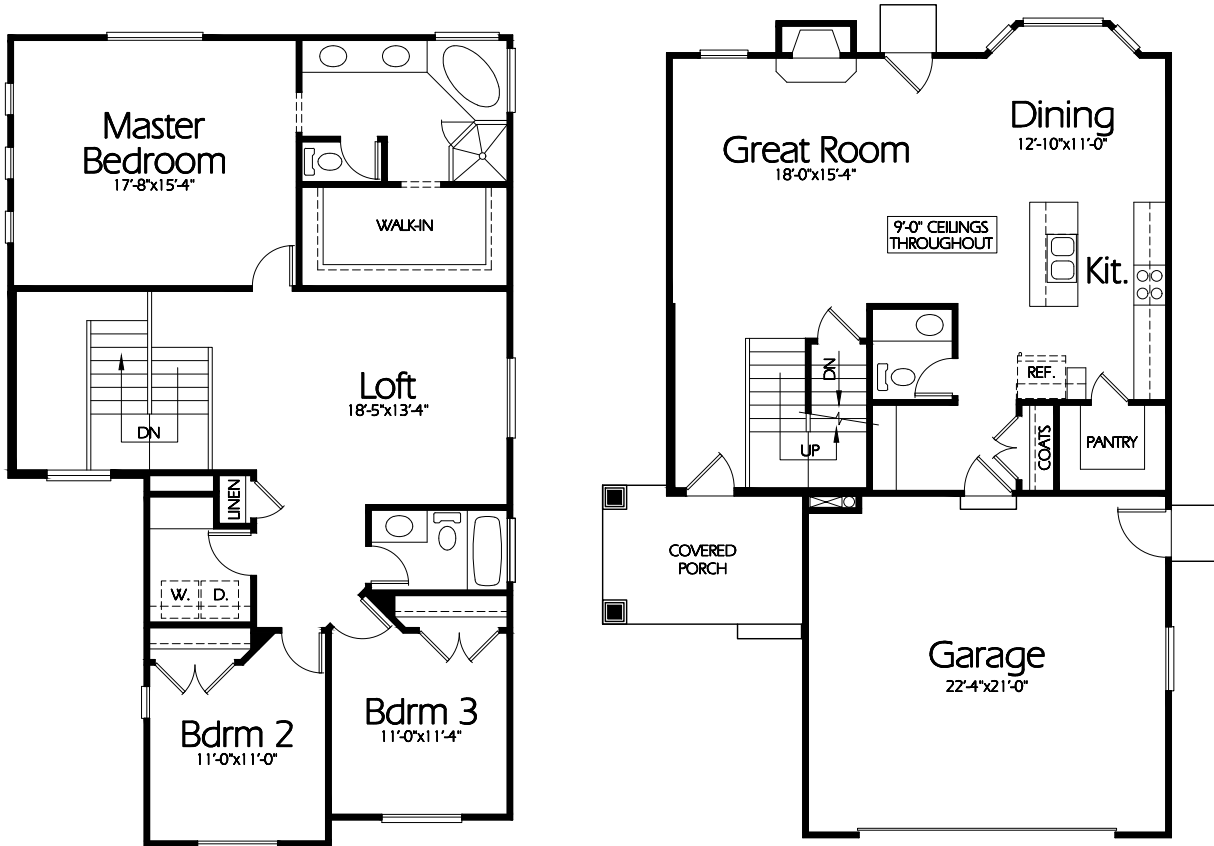

**Front Elevation**

**Upper Level**

1250 Sq. Feet

**Main Level**

877 Sq. Feet

**Plan TS-2137b**

Overall Dimensions 35'-6" x 52'-8"  
 2137 Finished Sq. Feet  
 Room Sizes Shown Are Approximate

*Hearthstone  
 Home Design*