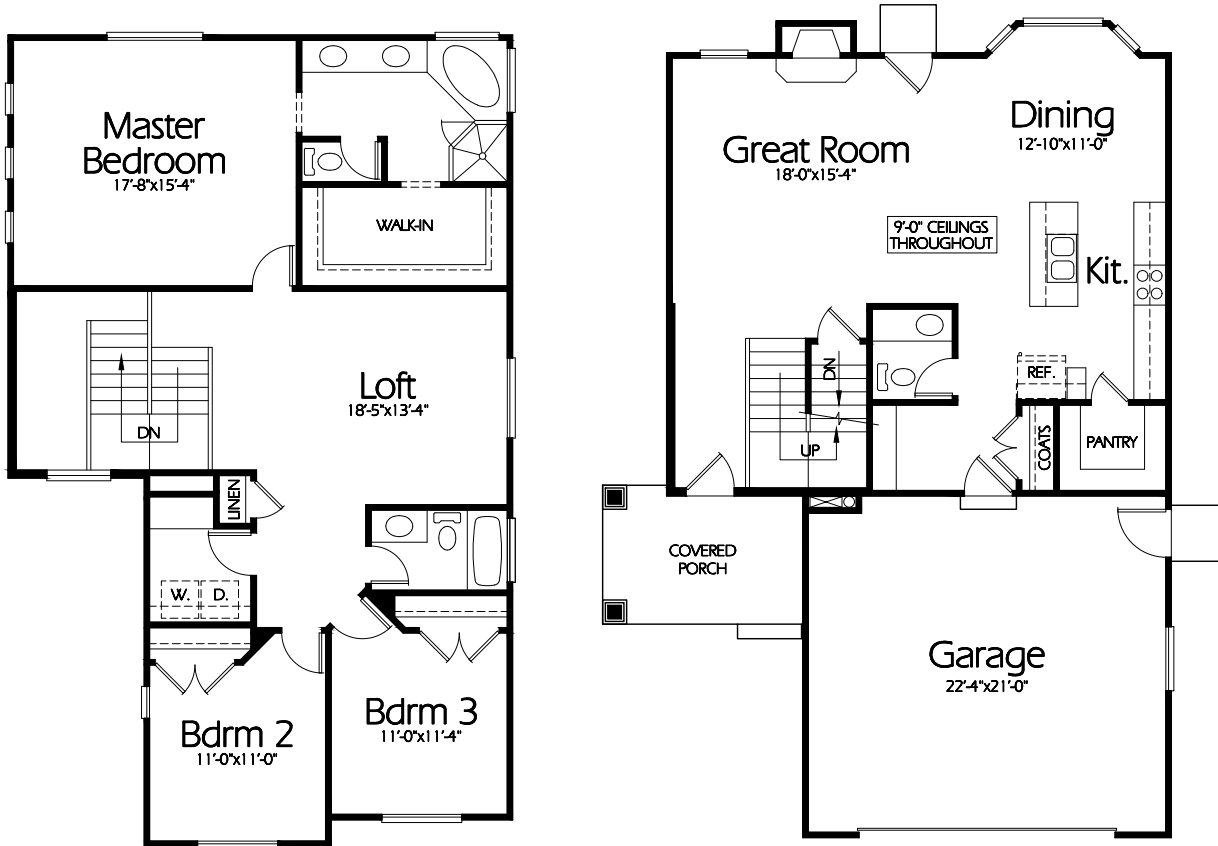

**Front Elevation**

**Upper Level**

1250 Sq. Feet

**Main Level**

877 Sq. Feet

**Plan TS-2137a**

Overall Dimensions 35'-6" x 52'-8"  
 2137 Finished Sq. Feet  
 Room Sizes Shown Are Approximate

*Hearthstone  
 Home Design*