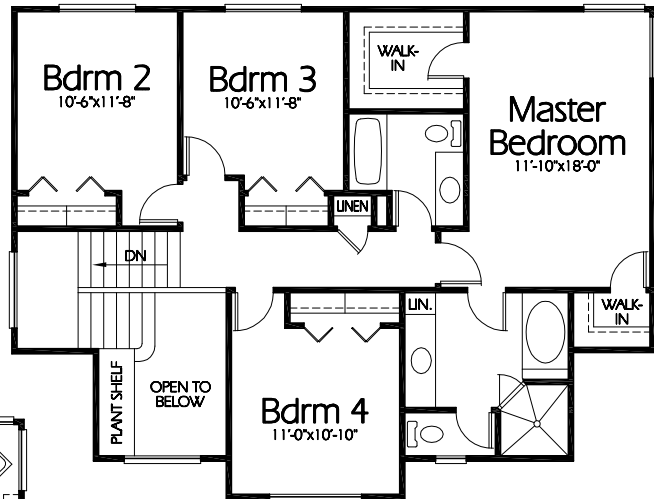

TS-2118b

Upper Level
1042 Sq. Feet

Main Level
1076 Sq. Feet

Plan TS-2118b

Overall Dimensions 60'-0" x 46'-0"
2118 Finished Sq. Feet
Room Sizes Shown Are Approximate

Hearthstone
Home Design

94 North 100 West - Bountiful, Utah 84010
Phone: (801) 298-2505 - Fax: (801) 298-3077
www.hearthstonedesign.com