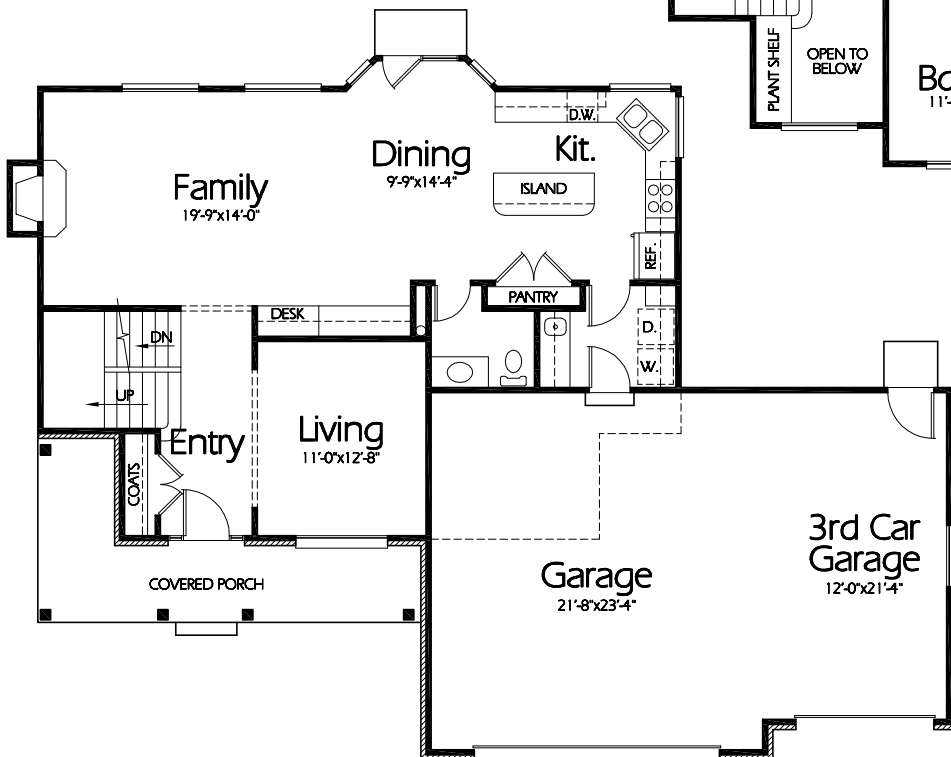

TS-2118b

Upper Level
1042 Sq. Feet

Main Level
1076 Sq. Feet

Plan TS-2118b

Overall Dimensions 60'-0" x 46'-0"
2118 Finished Sq. Feet
Room Sizes Shown Are Approximate

Hearthstone
Home Design

94 North 100 West - Bountiful, Utah 84010
Phone: (801) 298-2505 - Fax: (801) 298-3077
www.hearthstonedesign.com