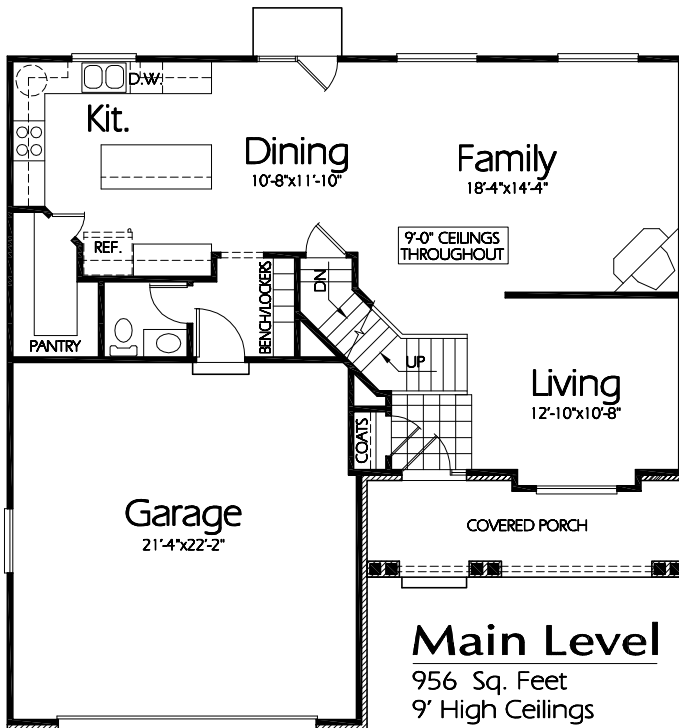

**Front Elevation**

TS-2087a

**Plan TS-2087a**

Overall Dimensions 42'-0" x 41'-10"  
2087 Finished Sq. Feet  
Room Sizes Shown Are Approximate

*Hearthstone  
Home Design*

94 North 100 West - Bountiful, Utah 84010  
Phone: (801) 298-2505 - Fax: (801) 298-3077  
www.hearthstonedesign.com