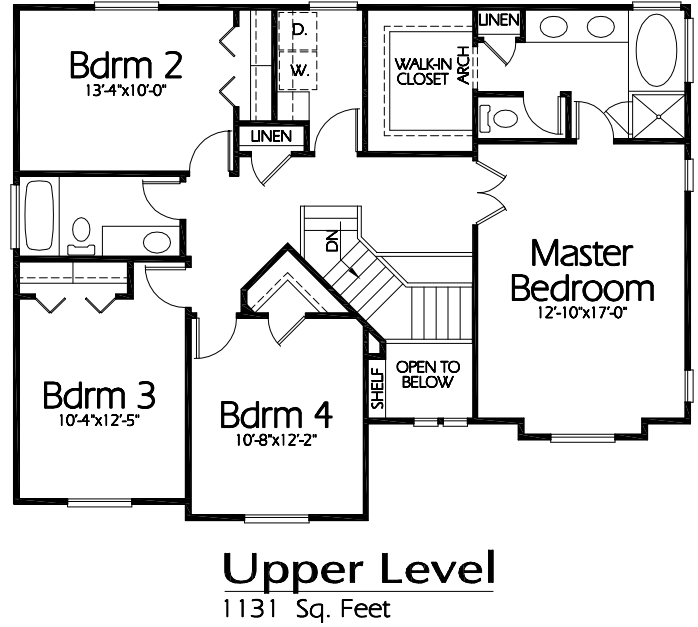

**Front Elevation**

TS-2087a

**Plan TS-2087a**

Overall Dimensions 42'-0" x 41'-10"  
2087 Finished Sq. Feet  
Room Sizes Shown Are Approximate

*Hearthstone  
Home Design*

94 North 100 West - Bountiful, Utah 84010  
Phone: (801) 298-2505 - Fax: (801) 298-3077  
www.hearthstonedesign.com