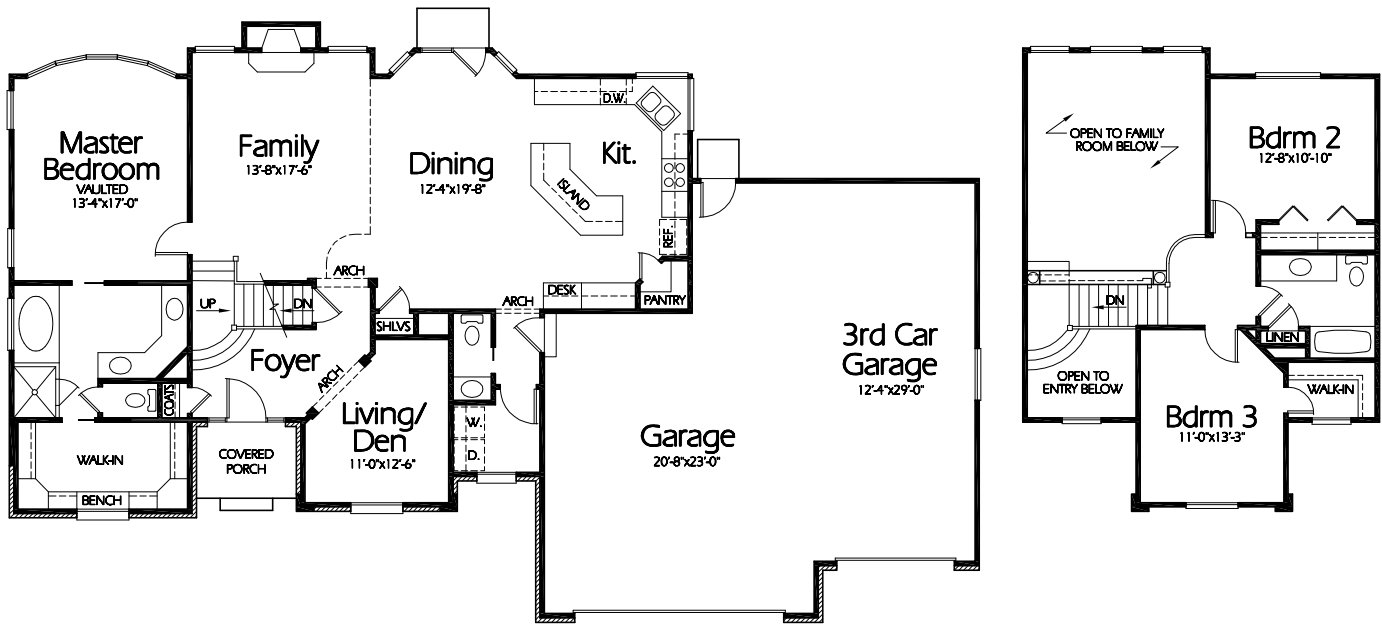

TS-2070a

Main Level
1580 Sq. Feet

Upper Level
490 Sq. Feet

Plan TS-2070a

Overall Dimensions 74'-4" x 46'-0"
2070 Finished Sq. Feet
Room Sizes Shown Are Approximate

Hearthstone
Home Design

94 North 100 West - Bountiful, Utah 84010
Phone: (801) 298-2505 - Fax: (801) 298-3077
www.hearthstonedesign.com