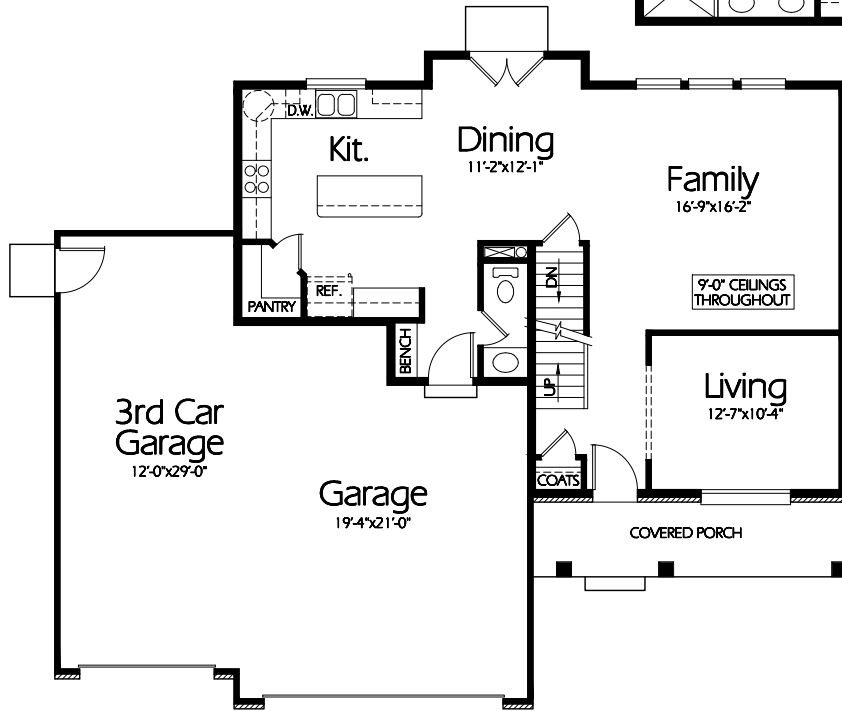

Front Elevation

TS-2067b

Upper Level
1085 Sq. Feet

Main Level
982 Sq. Feet

Plan TS-2067b

Overall Dimensions 53'-0" x 44'-0"
2067 Finished Sq. Feet
Room Sizes Shown Are Approximate

*Hearthstone
Home Design*

94 North 100 West - Bountiful, Utah 84010
Phone: (801) 298-2505
www.hearthstonedesign.com
info@hearthstonedesign.com