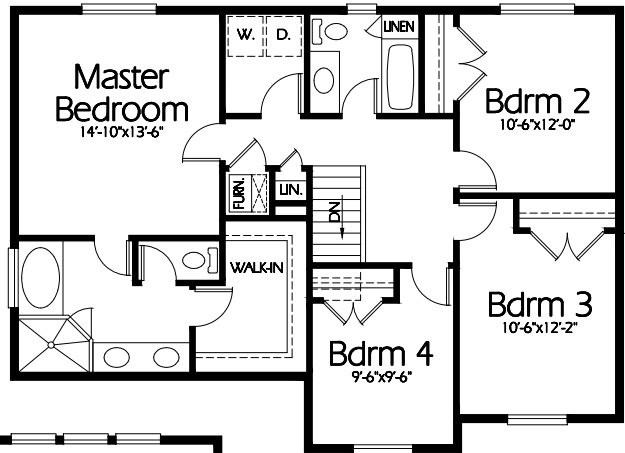

Front Elevation

TS-2067b

Upper Level
1085 Sq. Feet

Main Level
982 Sq. Feet

Plan TS-2067b

Overall Dimensions 53'-0" x 44'-0"
2067 Finished Sq. Feet
Room Sizes Shown Are Approximate

*Hearthstone
Home Design*

94 North 100 West - Bountiful, Utah 84010
Phone: (801) 298-2505
www.hearthstonedesign.com
info@hearthstonedesign.com