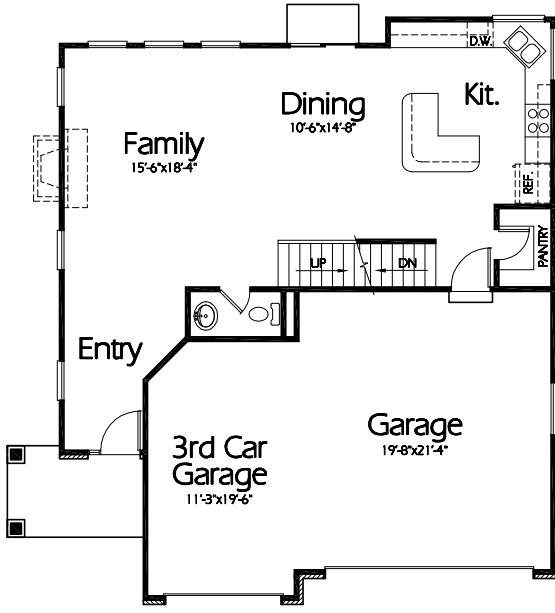

TS-2062a

Upper Level
1178 Sq. Feet

Main Level
884 Sq. Feet

Plan TS-2062a

Overall Dimensions 42'-0" x 45'-0"
2062 Finished Sq. Feet
Room Sizes Shown Are Approximate

Hearthstone
Home Design
94 North 100 West - Bountiful, Utah 84010
Phone: (801) 298-2505 - Fax: (801) 298-3077
www.hearthstonedesign.com