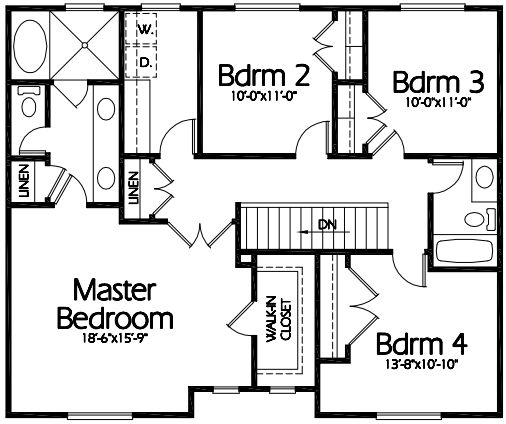

TS-2062a

Upper Level
1178 Sq. Feet

Main Level
884 Sq. Feet

Plan TS-2062a

Overall Dimensions 42'-0" x 45'-0"
2062 Finished Sq. Feet
Room Sizes Shown Are Approximate

Hearthstone
Home Design
94 North 100 West - Bountiful, Utah 84010
Phone: (801) 298-2505 - Fax: (801) 298-3077
www.hearthstonedesign.com