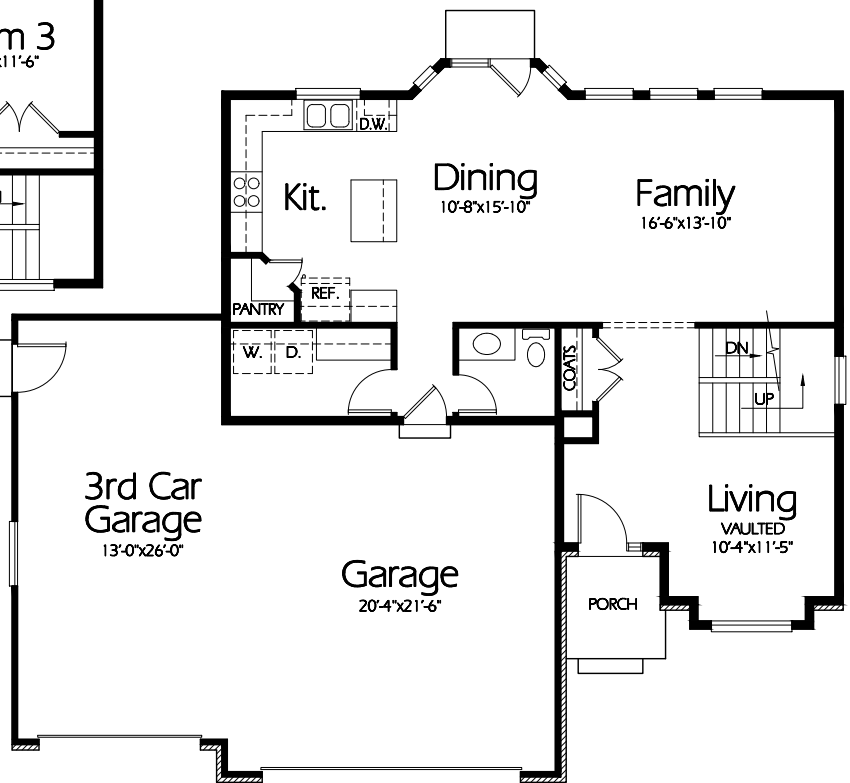

TS-2036a

**Upper Level**  
974 Sq. Feet

**Main Level**  
1004 Sq. Feet

**Plan TS-2036a**

Overall Dimensions 51'-6" x 44'-10"  
1978 Finished Sq. Feet  
Room Sizes Shown Are Approximate

*Hearthstone  
Home Design*