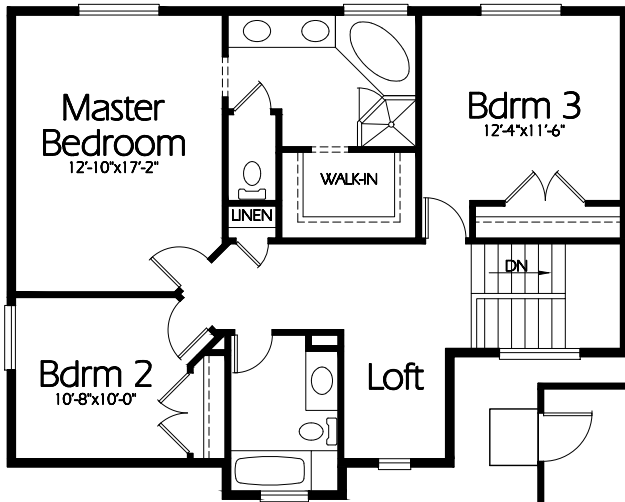

TS-2036a

**Upper Level**  
974 Sq. Feet

**Main Level**  
1004 Sq. Feet

**Plan TS-2036a**

Overall Dimensions 51'-6" x 44'-10"  
1978 Finished Sq. Feet  
Room Sizes Shown Are Approximate

*Hearthstone  
Home Design*