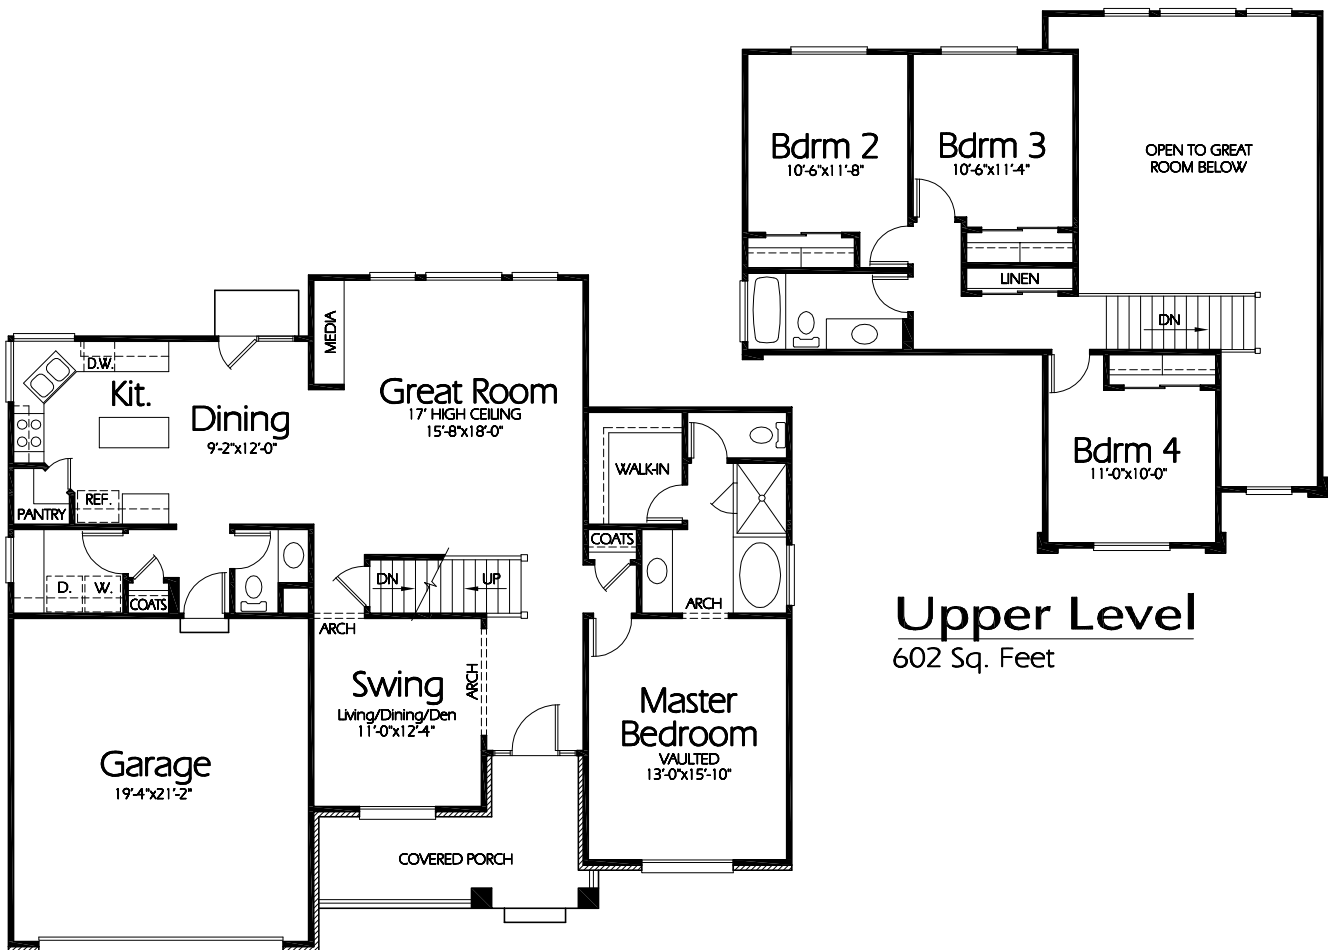

TS-2002b

**Main Level**

1400 Sq. Feet

**Plan TS-2002b**

Full Covered Porch  
 Overall Dimensions 51'-4" x 44'-4"  
 2002 Finished Sq. Feet  
 Room Sizes Shown Are Approximate

*Hearthstone  
 Home Design*

94 North 100 West - Bountiful, Utah 84010  
 Phone: (801) 298-2505 - Fax: (801) 298-3077  
[www.hearthstonedesign.com](http://www.hearthstonedesign.com)