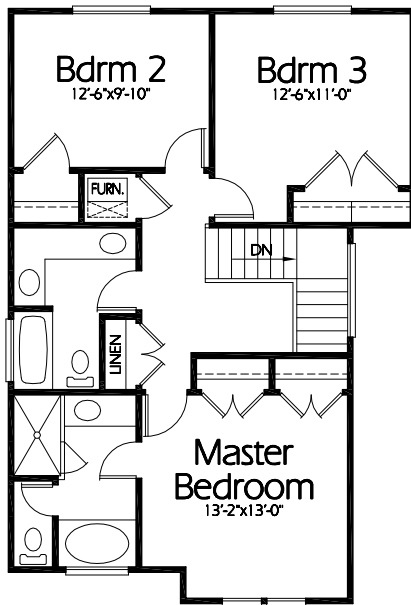

Front Elevation

Upper Level
822 Sq. Feet

Main Level
1170 Sq. Feet

Plan TS-1992b

Overall Dimensions 62'-0" x 45'-0"
1992 Finished Sq. Feet
Room Sizes Shown Are Approximate

Hearthstone
Home Design
94 North 100 West - Bountiful, Utah 84010
Phone: (801) 298-2505 - Fax: (801) 298-3077
www.hearthstonedesign.com