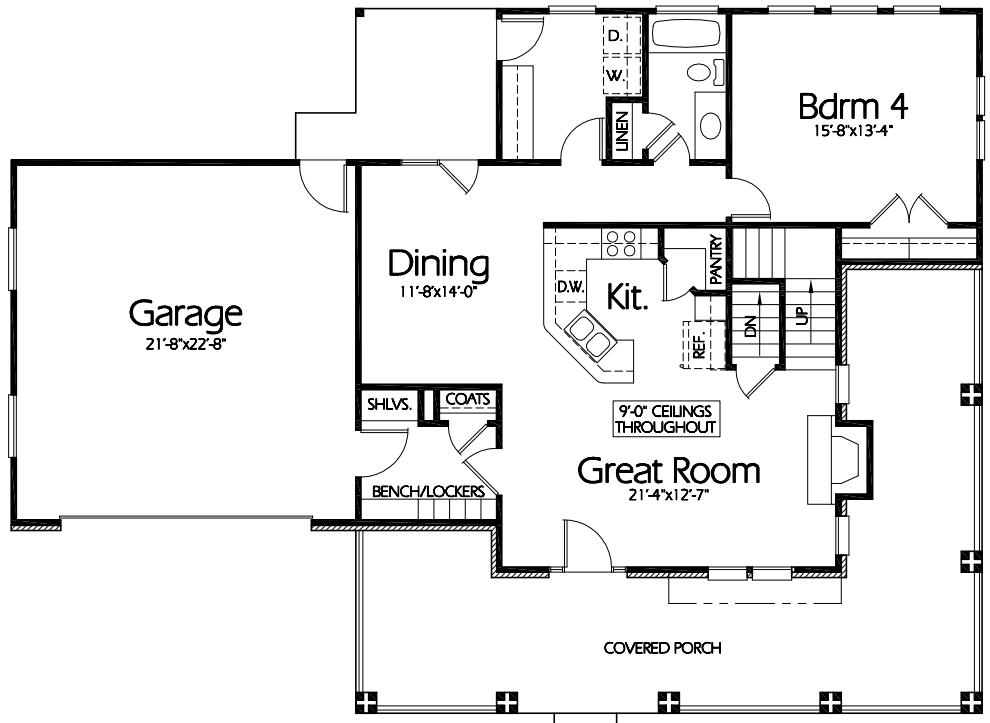

Front Elevation

Upper Level
822 Sq. Feet

Main Level
1170 Sq. Feet

Plan TS-1992b

Overall Dimensions 62'-0" x 45'-0"
1992 Finished Sq. Feet
Room Sizes Shown Are Approximate

Hearthstone
Home Design
94 North 100 West - Bountiful, Utah 84010
Phone: (801) 298-2505 - Fax: (801) 298-3077
www.hearthstonedesign.com