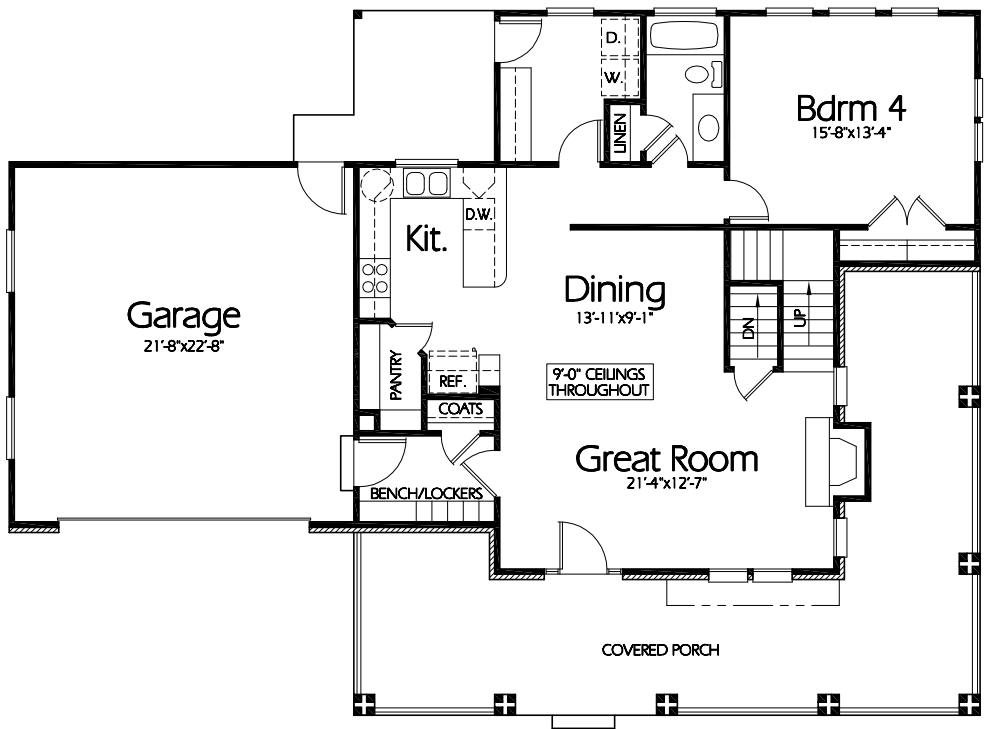

TS-1992a

**Front Elevation**

**Upper Level**

822 Sq. Feet

**Main Level**

1170 Sq. Feet

**Plan TS-1992a**

Overall Dimensions 62'-0" x 45'-0"  
 1992 Finished Sq. Feet  
 Room Sizes Shown Are Approximate