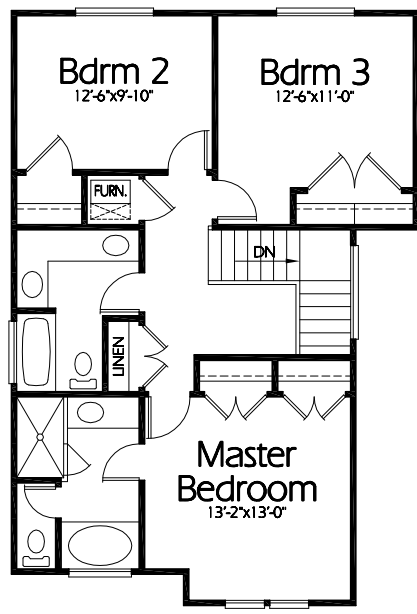

TS-1992a

**Front Elevation**

**Upper Level**

822 Sq. Feet

**Main Level**

1170 Sq. Feet

**Plan TS-1992a**

Overall Dimensions 62'-0" x 45'-0"  
 1992 Finished Sq. Feet  
 Room Sizes Shown Are Approximate