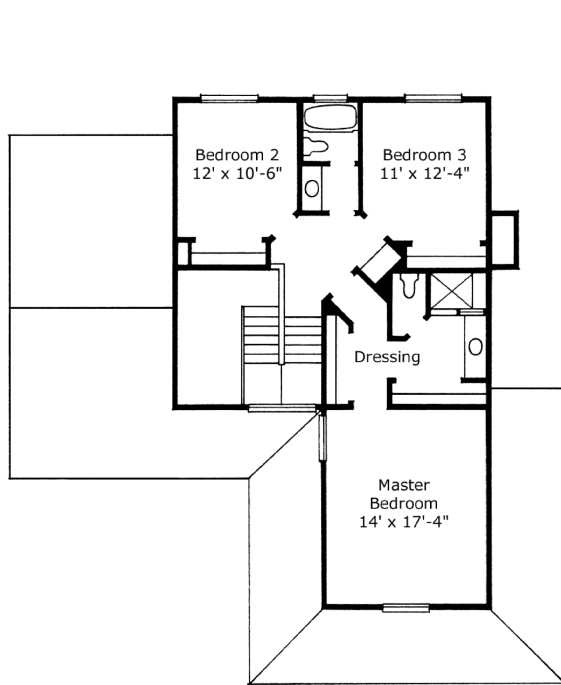

TS-1965a

### Upper Level

875 Sq. Feet

### Main Level

1090 Sq. Feet

## Plan TS-1965a

Overall Dimensions 45'-8"x48'-2"  
 1965 Finished Sq. Feet  
 Room Sizes Shown Are Approximate

*Hearthstone*  
 Home Design

94 North 100 West - Bountiful, Utah 84010  
 Phone: (801) 298-2505 - Fax: (801) 298-3077  
[www.hearthstonehomedesign.com](http://www.hearthstonehomedesign.com)