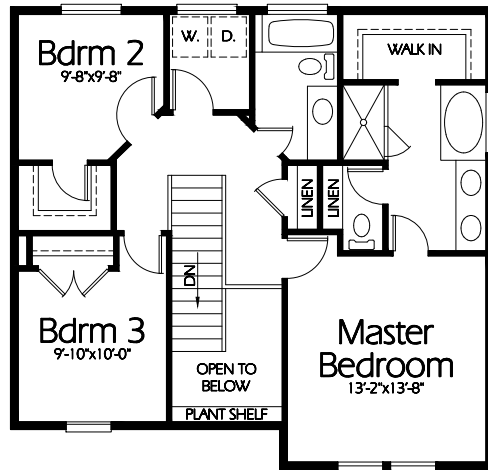

**Front Elevation**

**Upper Level**  
840 Sq. Feet

**Main Level**  
1083 Sq. Feet

**Plan TS-1923b**

Overall Dimensions 64'-0" x 34'-8"  
1923 Finished Sq. Feet  
Room Sizes Shown Are Approximate

*Hearthstone  
Home Design*