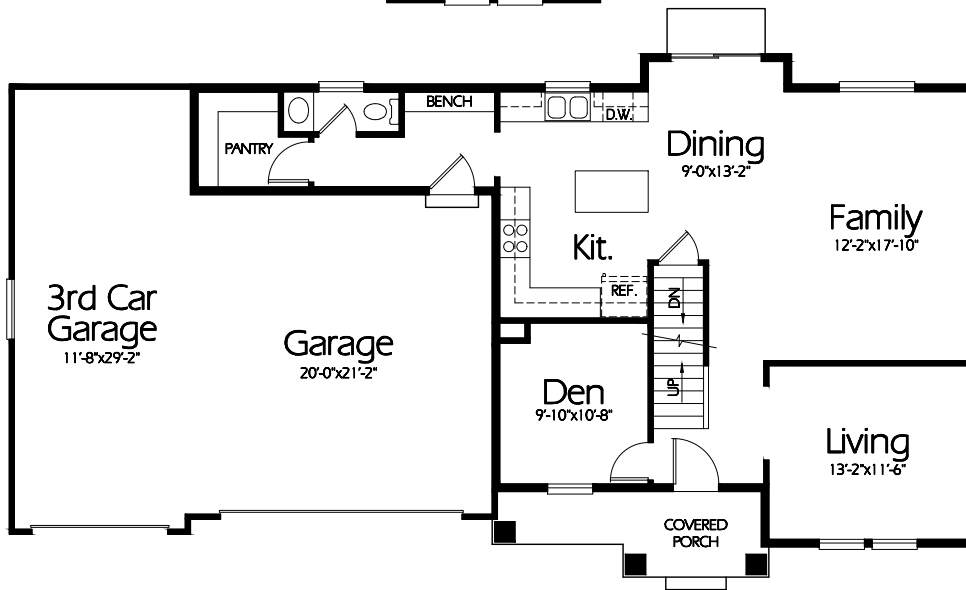

**Front Elevation**

**Upper Level**  
840 Sq. Feet

**Main Level**  
1083 Sq. Feet

**Plan TS-1923b**

Overall Dimensions 64'-0" x 34'-8"  
1923 Finished Sq. Feet  
Room Sizes Shown Are Approximate

*Hearthstone  
Home Design*