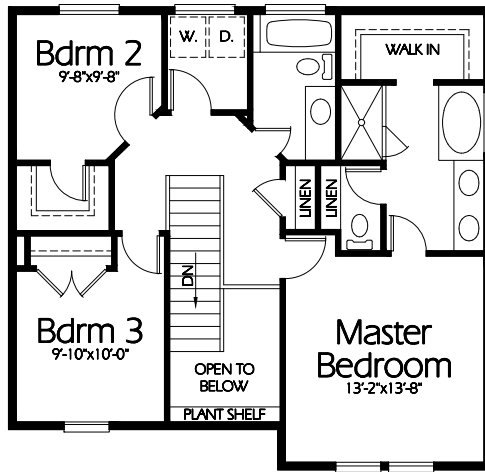

**Front Elevation**

**Upper Level**  
840 Sq. Feet

**Main Level**  
1083 Sq. Feet

**Plan TS-1923a**

Overall Dimensions 64'-0" x 34'-8"  
1923 Finished Sq. Feet  
Room Sizes Shown Are Approximate

*Hearthstone  
Home Design*