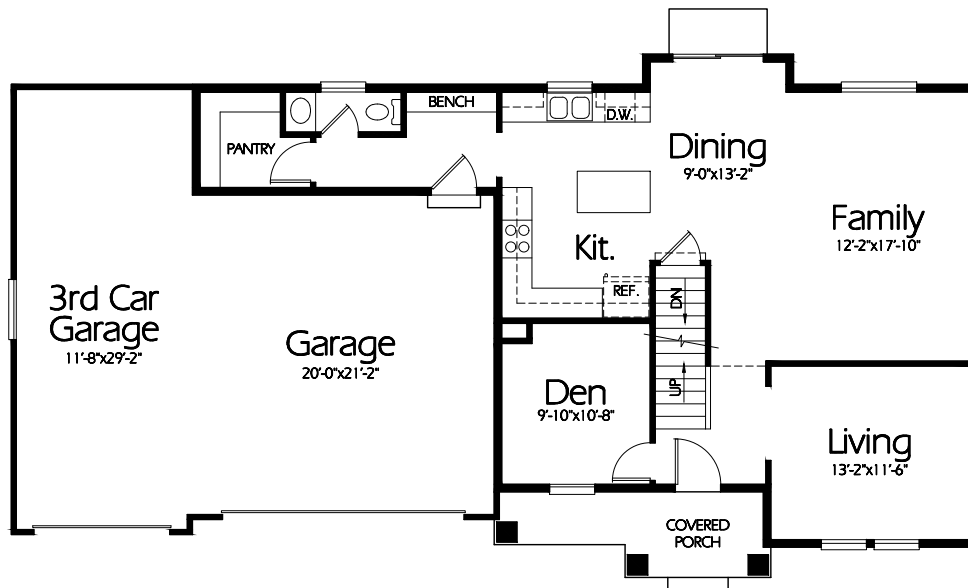

**Front Elevation**

**Upper Level**  
840 Sq. Feet

**Main Level**  
1083 Sq. Feet

**Plan TS-1923a**

Overall Dimensions 64'-0" x 34'-8"  
1923 Finished Sq. Feet  
Room Sizes Shown Are Approximate

*Hearthstone  
Home Design*