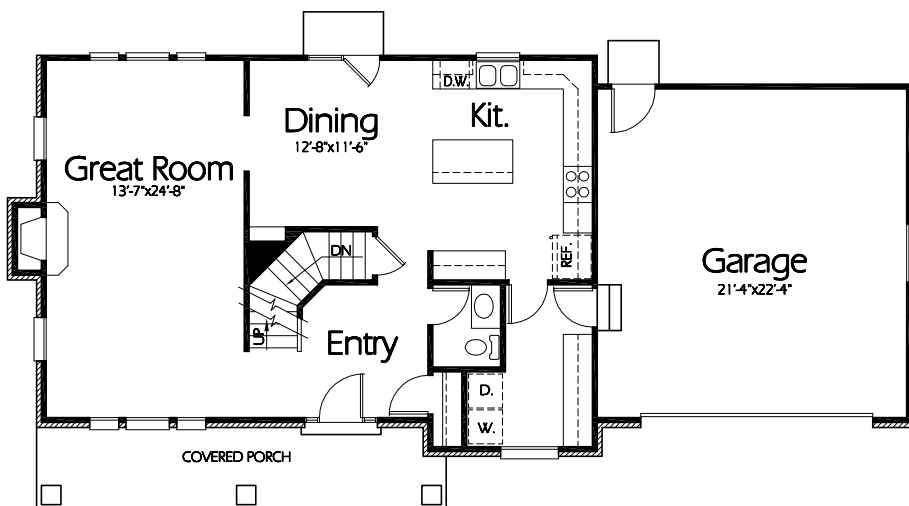

**Front Elevation**

TS-1899b

**Upper Level**  
883 Sq. Feet

**Main Level**  
1016 Sq. Feet

**Plan TS-1899b**

Overall Dimensions 60'-8" x 31'-4"  
1899 Finished Sq. Feet  
Room Sizes Shown Are Approximate

*Hearthstone  
Home Design*