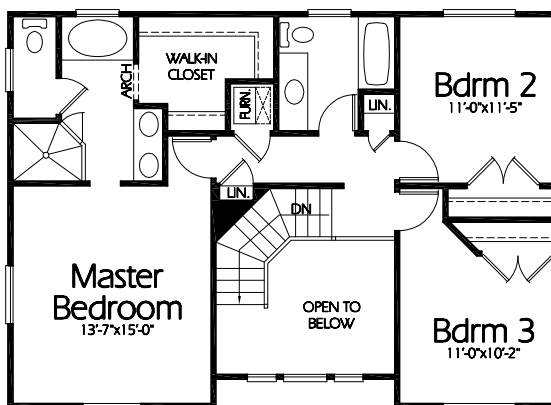

**Front Elevation**

TS-1899b

**Upper Level**  
883 Sq. Feet

**Main Level**  
1016 Sq. Feet

**Plan TS-1899b**

Overall Dimensions 60'-8" x 31'-4"  
1899 Finished Sq. Feet  
Room Sizes Shown Are Approximate

*Hearthstone  
Home Design*