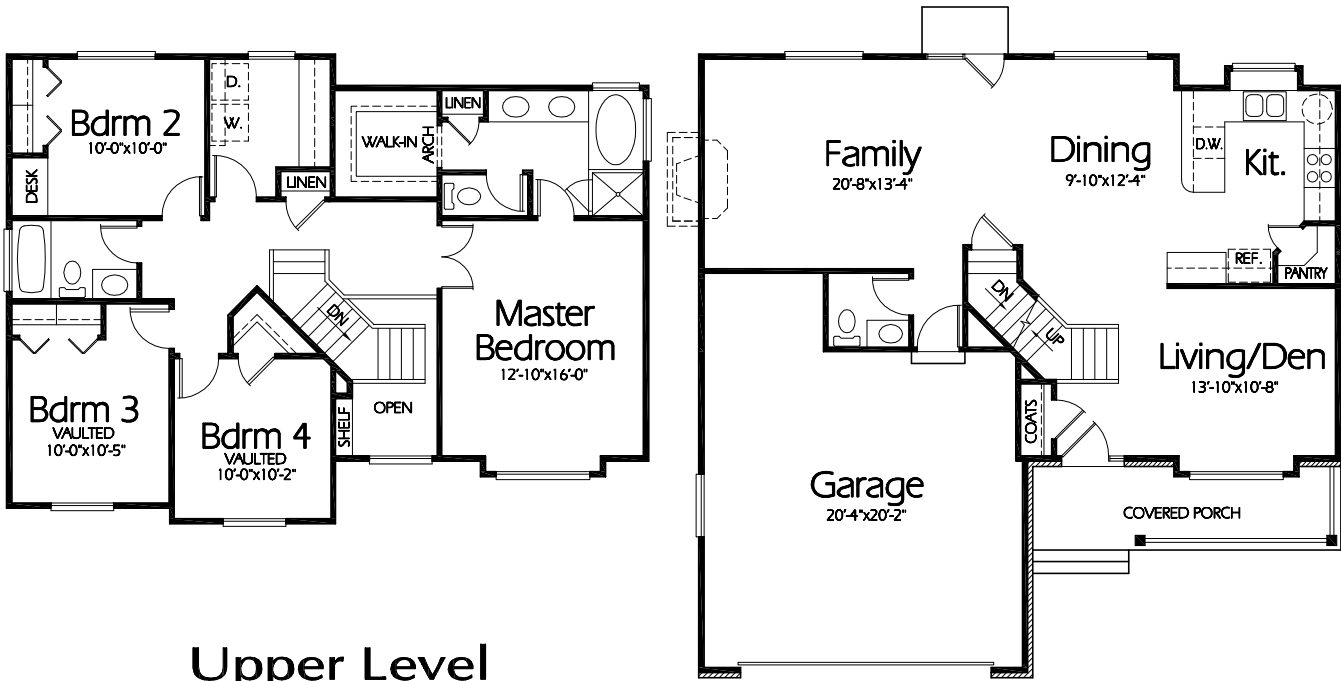

Front Elevation

Upper Level

1017 Sq. Feet

Main Level

876 Sq. Feet

Plan TS-1893b

Full Covered Porch

Overall Dimensions 41'-0" x 40'-0"

1893 Finished Sq. Feet

Room Sizes Shown Are Approximate

*Hearthstone
Home Design*

94 North 100 West - Bountiful, Utah 84010
Phone: (801) 298-2505 - Fax: (801) 298-3077
www.hearthstonedesign.com