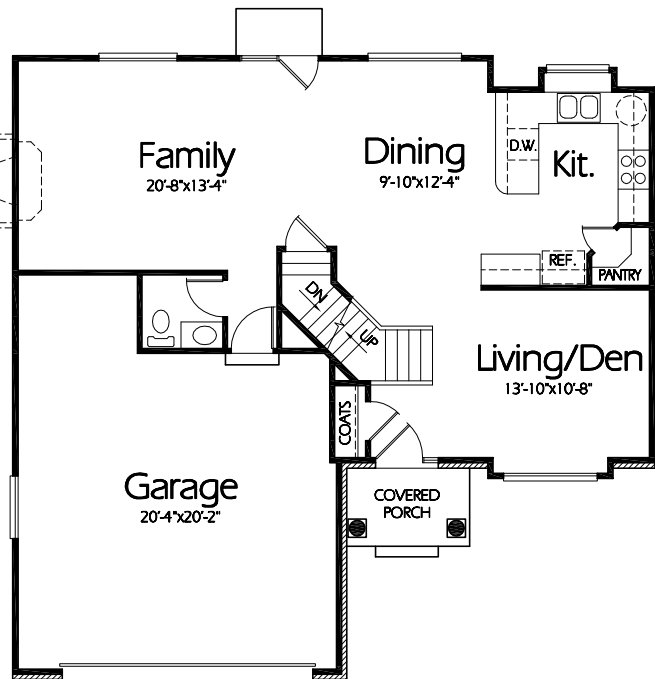

TS-1893a

### Upper Level

1017 Sq. Feet

### Main Level

876 Sq. Feet

## Plan TS-1893a

Standard Porch

Overall Dimensions 41'-0" x 40'-0"

1893 Finished Sq. Feet

Room Sizes Shown Are Approximate

*Hearthstone  
Home Design*

94 North 100 West - Bountiful, Utah 84010

Phone: (801) 298-2505 - Fax: (801) 298-3077