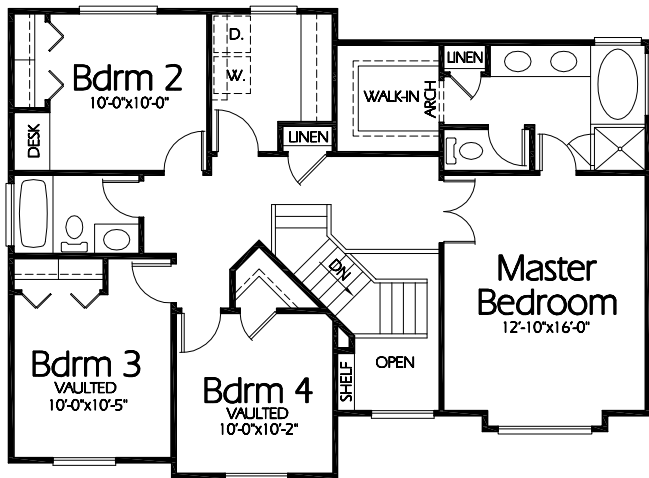

TS-1893a

### Upper Level

1017 Sq. Feet

### Main Level

876 Sq. Feet

## Plan TS-1893a

Standard Porch

Overall Dimensions 41'-0" x 40'-0"

1893 Finished Sq. Feet

Room Sizes Shown Are Approximate

*Hearthstone  
Home Design*

94 North 100 West - Bountiful, Utah 84010

Phone: (801) 298-2505 - Fax: (801) 298-3077