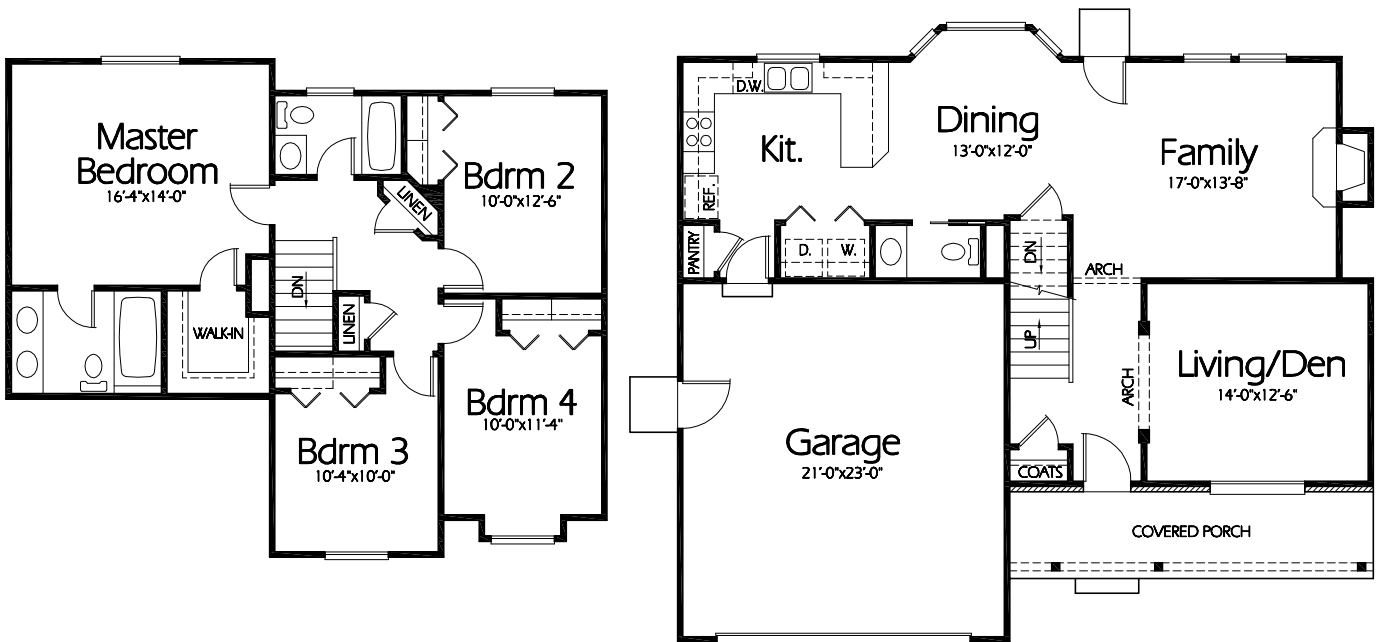

TS-1878a

### Upper Level

966 Sq. Feet

### Main Level

912 Sq. Feet

## Plan TS-1878a

Overall Dimensions 44'-0" x 37'-0"  
 1878 Finished Sq. Feet  
 Room Sizes Shown Are Approximate

*Hearthstone*  
 Home Design

94 North 100 West - Bountiful, Utah 84010  
 Phone: (801) 298-2505 - Fax: (801) 298-3077  
[www.hearthstonedesign.com](http://www.hearthstonedesign.com)