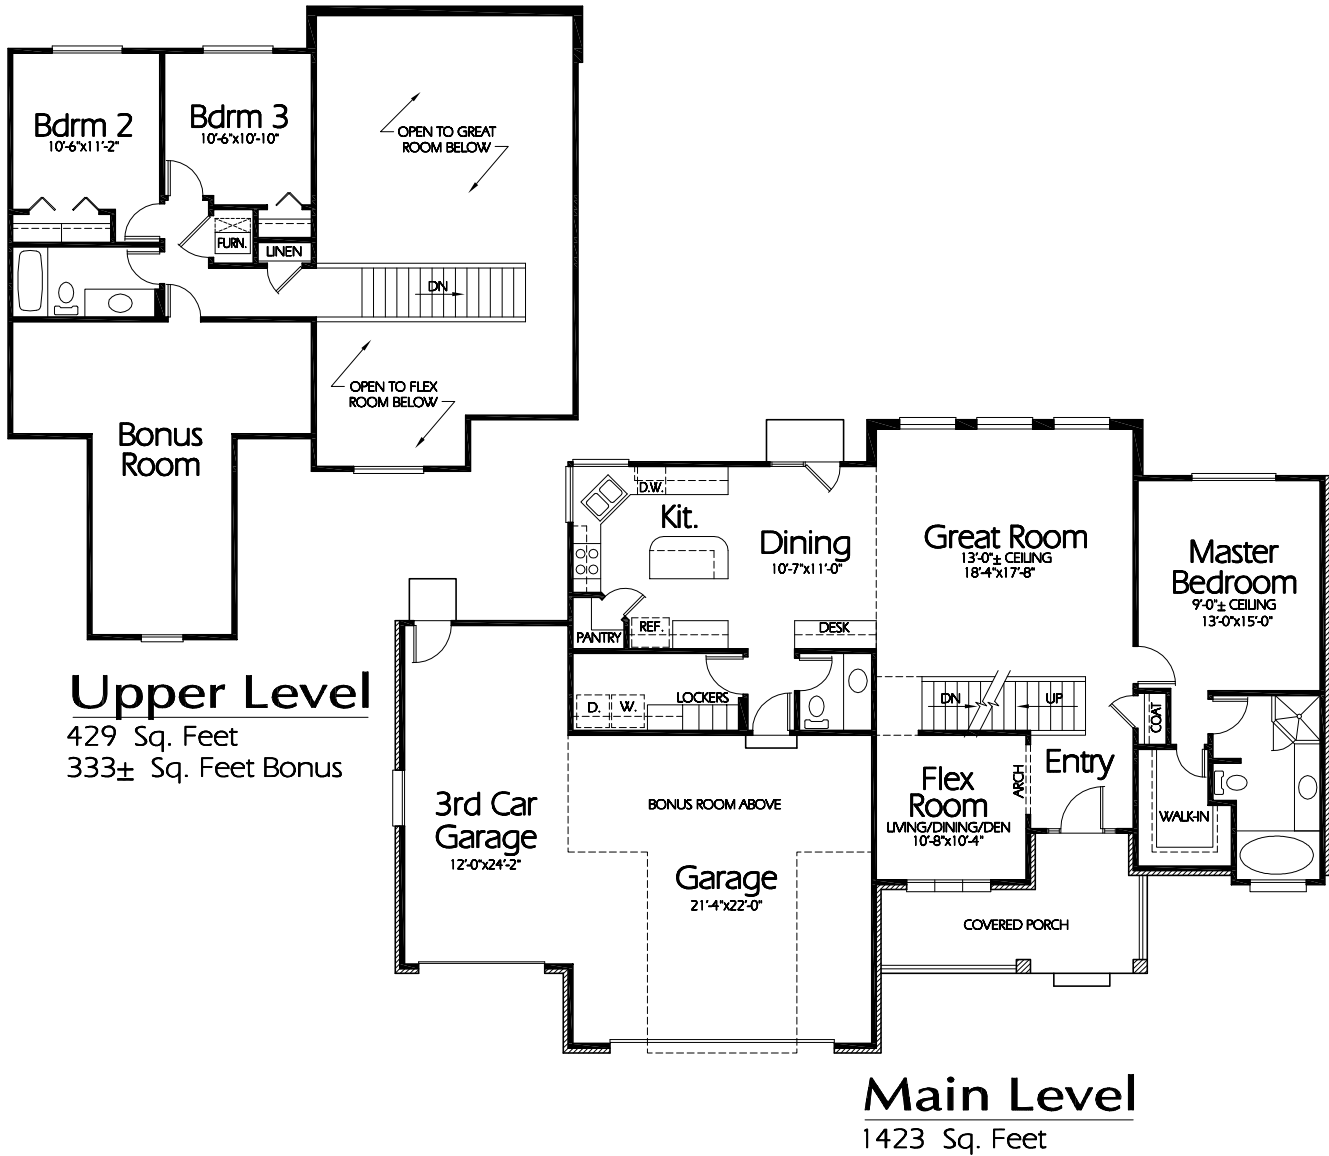

TS-1852a

Plan TS-1852a

Overall Dimensions 66'-8" x 45'-2"
 1852 Finished Sq. Feet
 Room Sizes Shown Are Approximate

Hearthstone
 Home Design
 94 North 100 West - Bountiful, Utah 84010
 Phone: (801) 298-2505 - Fax: (801) 298-3077
 www.hearthstonedesign.com