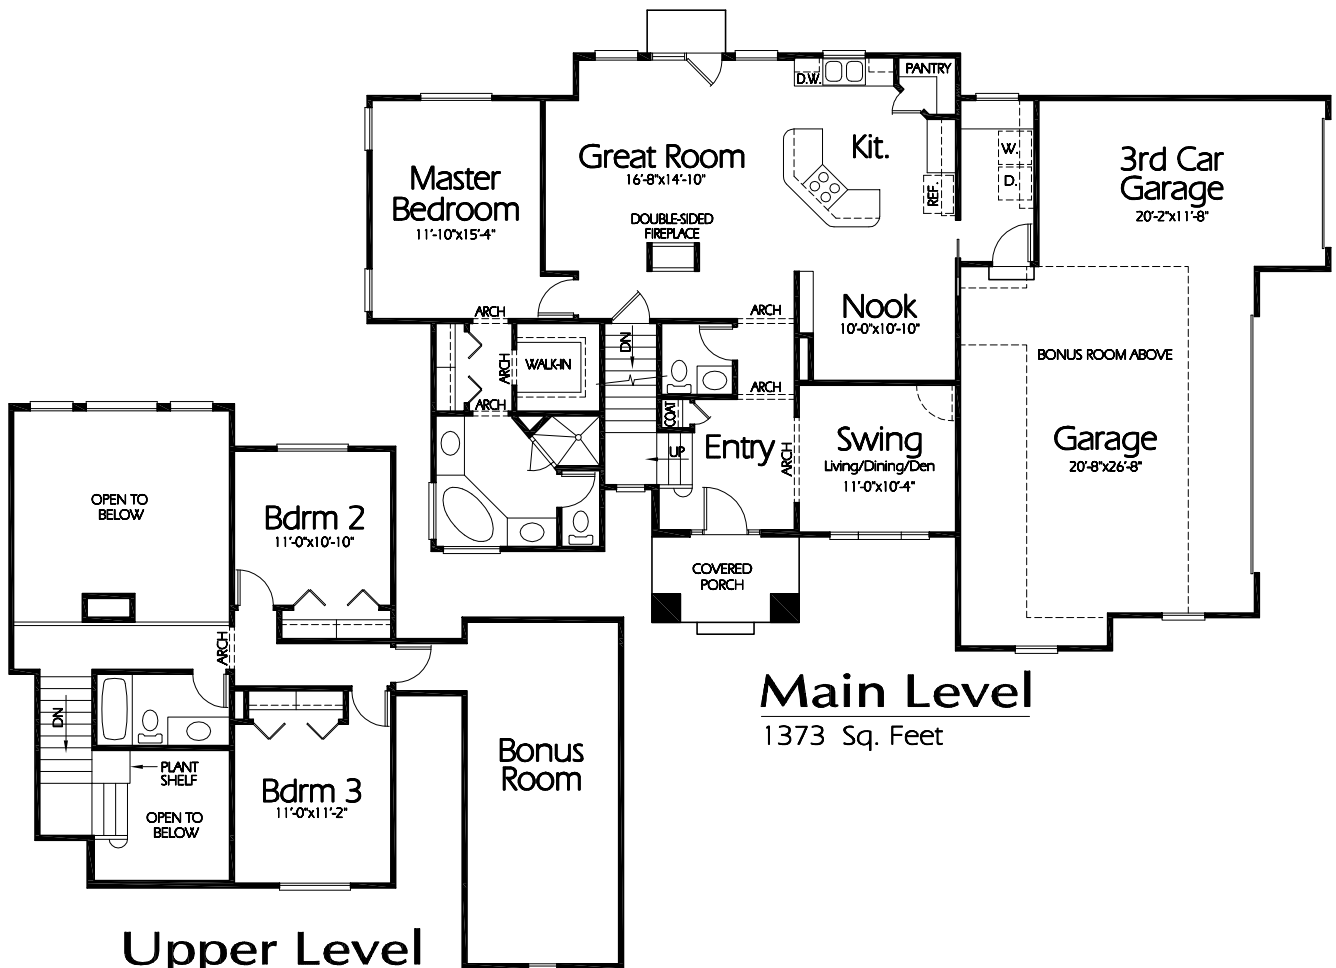

TS-1843a

Upper Level

470 Sq. Feet
298 Sq. Feet Bonus

Plan TS-1843a

Overall Dimensions 67'-8" x 42'-0"
1843 Finished Sq. Feet
Room Sizes Shown Are Approximate

*Hearthstone
Home Design*

94 North 100 West - Bountiful, Utah 84010
Phone: (801) 298-2505 - Fax: (801) 298-3077
www.hearthstonedesign.com