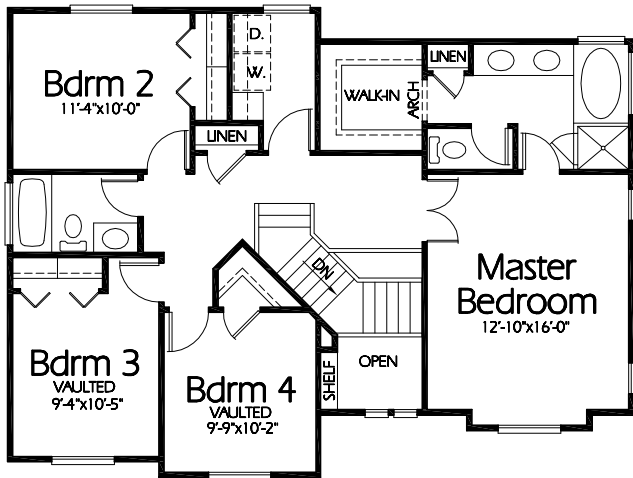

Front Elevation

TS-1811C

Upper Level

988 Sq. Feet

Main Level

823 Sq. Feet

Plan TS-1811c

Full Covered Porch

Overall Dimensions 52'-0" x 40'-0"

1811 Finished Sq. Feet

Room Sizes Shown Are Approximate

*Hearthstone
Home Design*

94 North 100 West - Bountiful, Utah 84010
Phone: (801) 298-2505 - Fax: (801) 298-3077
www.hearthstonedesign.com