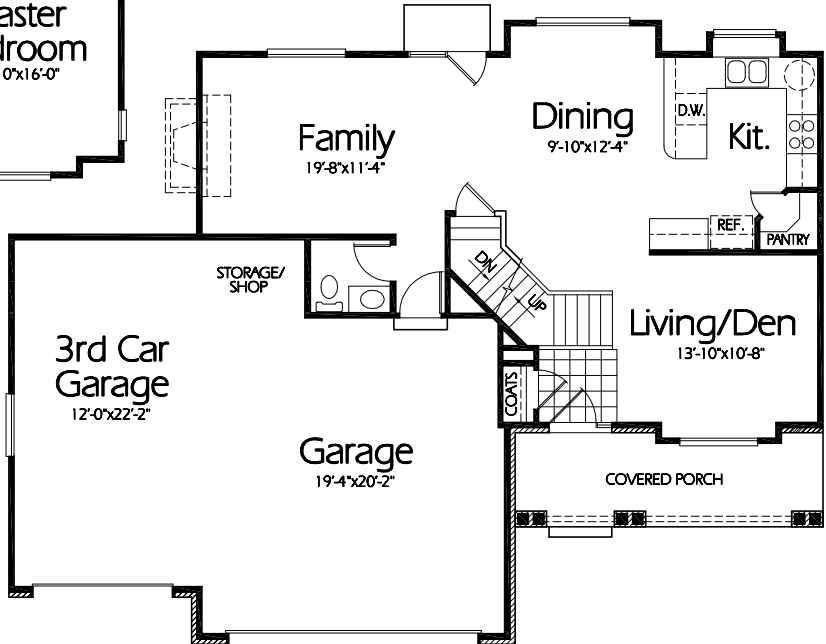

Front Elevation

TS-1811C

Upper Level

988 Sq. Feet

Main Level

823 Sq. Feet

Plan TS-1811c

Full Covered Porch

Overall Dimensions 52'-0" x 40'-0"

1811 Finished Sq. Feet

Room Sizes Shown Are Approximate

*Hearthstone
Home Design*

94 North 100 West - Bountiful, Utah 84010
Phone: (801) 298-2505 - Fax: (801) 298-3077
www.hearthstonedesign.com