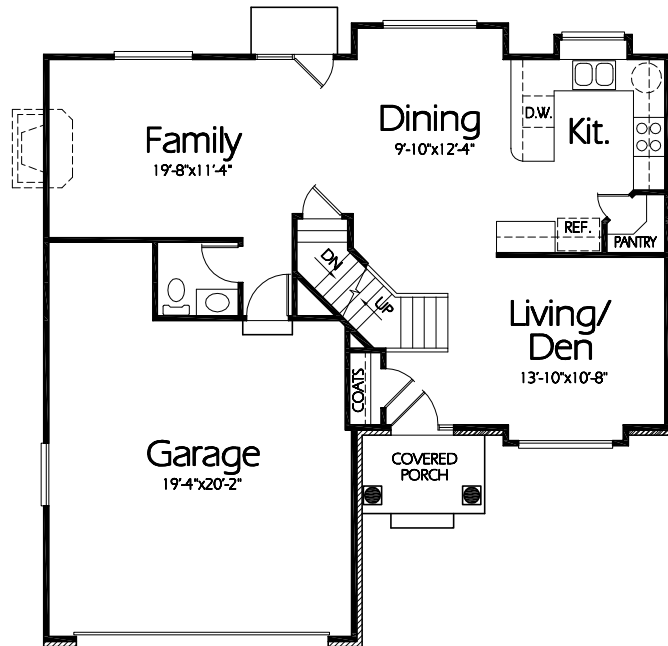

TS-1811a

Upper Level

988 Sq. Feet

Main Level

823 Sq. Feet

Plan TS-1811a

Standard Porch

Overall Dimensions 40'-0" x 40'-0"

1811 Finished Sq. Feet

Room Sizes Shown Are Approximate

Hearthstone
Home Design

94 North 100 West - Bountiful, Utah 84010
Phone: (801) 298-2505 - Fax: (801) 298-3077
www.hearthstonedesign.com