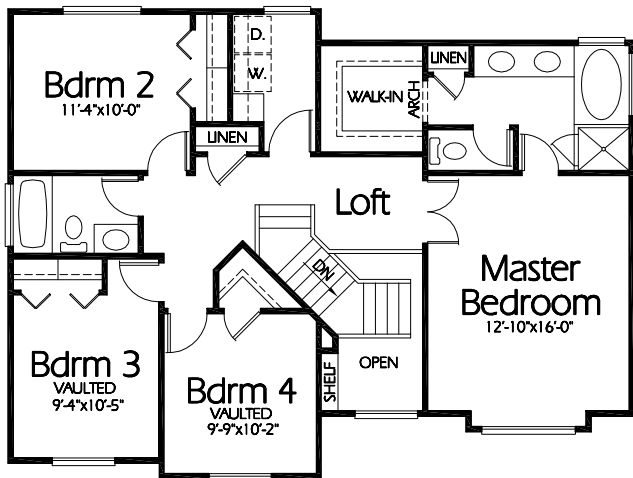

TS-1811a

Upper Level

988 Sq. Feet

Main Level

823 Sq. Feet

Plan TS-1811a

Standard Porch

Overall Dimensions 40'-0" x 40'-0"

1811 Finished Sq. Feet

Room Sizes Shown Are Approximate

Hearthstone
Home Design

94 North 100 West - Bountiful, Utah 84010
Phone: (801) 298-2505 - Fax: (801) 298-3077
www.hearthstonedesign.com