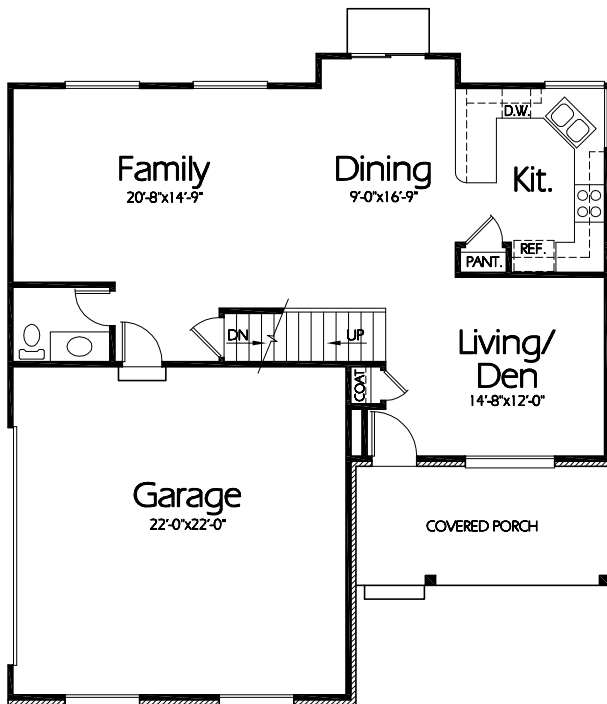

Front Elevation

TS-1797b

Main Level
903 Sq. Feet

Upper Level
894 Sq. Feet

Plan TS-1797b

Overall Dimensions 40'-4" x 43'-8"
1797 Finished Sq. Feet
Room Sizes Shown Are Approximate

Hearthstone
Home Design
94 North 100 West - Bountiful, Utah 84010
Phone: (801) 298-2505 - Fax: (801) 298-3077
www.hearthstonehomedesign.com