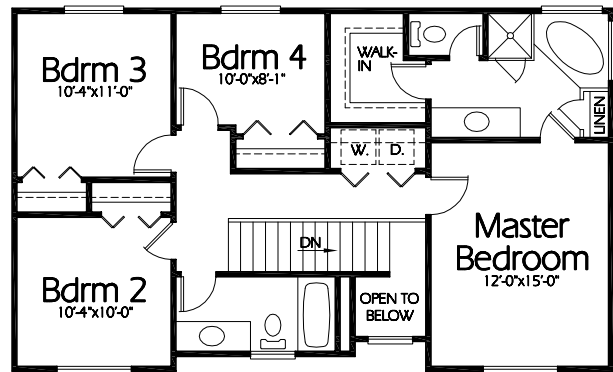

Front Elevation

TS-1797b

Main Level
903 Sq. Feet

Upper Level
894 Sq. Feet

Plan TS-1797b

Overall Dimensions 40'-4" x 43'-8"
1797 Finished Sq. Feet
Room Sizes Shown Are Approximate

Hearthstone
Home Design
94 North 100 West - Bountiful, Utah 84010
Phone: (801) 298-2505 - Fax: (801) 298-3077
www.hearthstonehomedesign.com