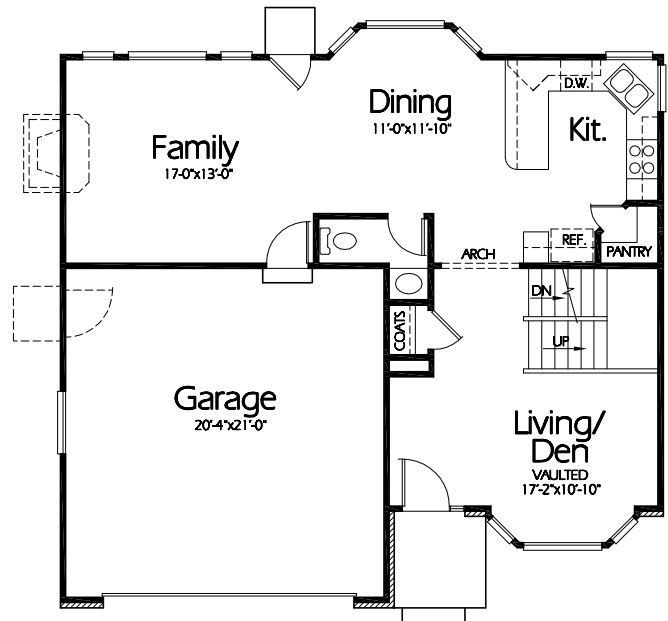

**Front Elevation**

TS-1756a

**Upper Level**  
917 Sq. Feet

**Main Level**  
839 Sq. Feet

**Plan TS-1756a**

Overall Dimensions 38'-6" x 37'-4"  
1756 Finished Sq. Feet  
Room Sizes Shown Are Approximate

*Hearthstone*  
*Home Design*  
94 North 100 West - Bountiful, Utah 84010  
Phone: (801) 298-2505 - Fax: (801) 298-3077  
[www.hearthstonedesign.com](http://www.hearthstonedesign.com)