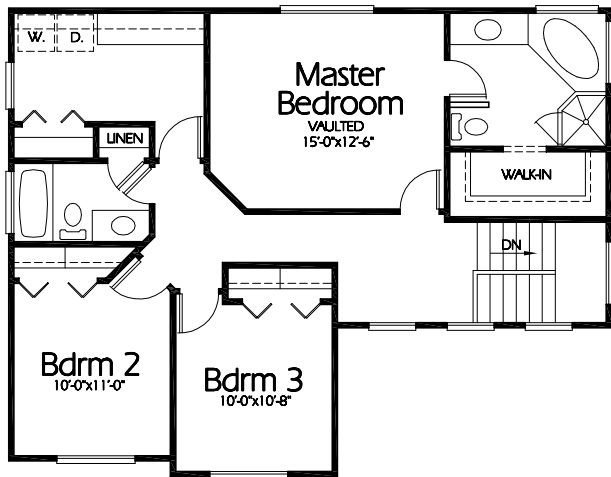

**Front Elevation**

TS-1756a

**Upper Level**  
917 Sq. Feet

**Main Level**  
839 Sq. Feet

**Plan TS-1756a**

Overall Dimensions 38'-6" x 37'-4"  
1756 Finished Sq. Feet  
Room Sizes Shown Are Approximate

*Hearthstone*  
*Home Design*  
94 North 100 West - Bountiful, Utah 84010  
Phone: (801) 298-2505 - Fax: (801) 298-3077  
[www.hearthstonedesign.com](http://www.hearthstonedesign.com)