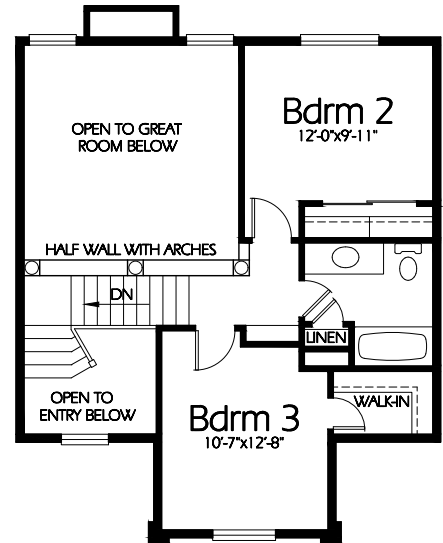

Also available with front entry garage

Main Level
1281 Sq. Feet

Upper Level
453 Sq. Feet

Plan TS-1747a

Side Entry Garage

Overall Dimensions 56'-0" x 43'-6"

1734 Finished Sq. Feet

Room Sizes Shown Are Approximate