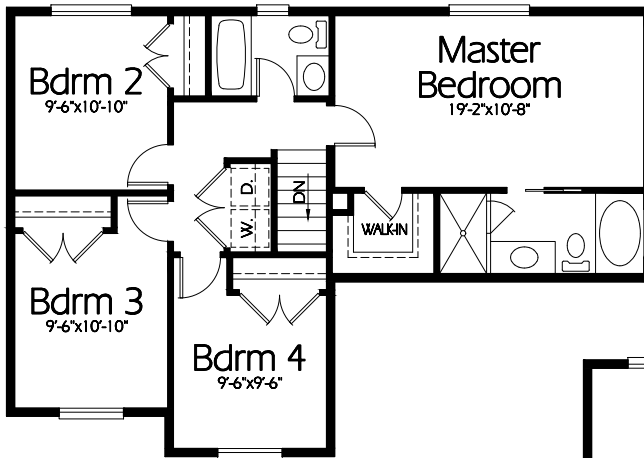

Front Elevation

Upper Level

856 Sq. Feet

Main Level

839 Sq. Feet

Plan TS-1714a

Full Covered Porch

Overall Dimensions 40'-0" x 38'-8"

1695 Finished Sq. Feet

Room Sizes Shown Are Approximate

*Hearthstone
Home Design*

94 North 100 West - Bountiful, Utah 84010

Phone: (801) 298-2505

www.hearthstonedesign.com

info@hearthstonedesign.com