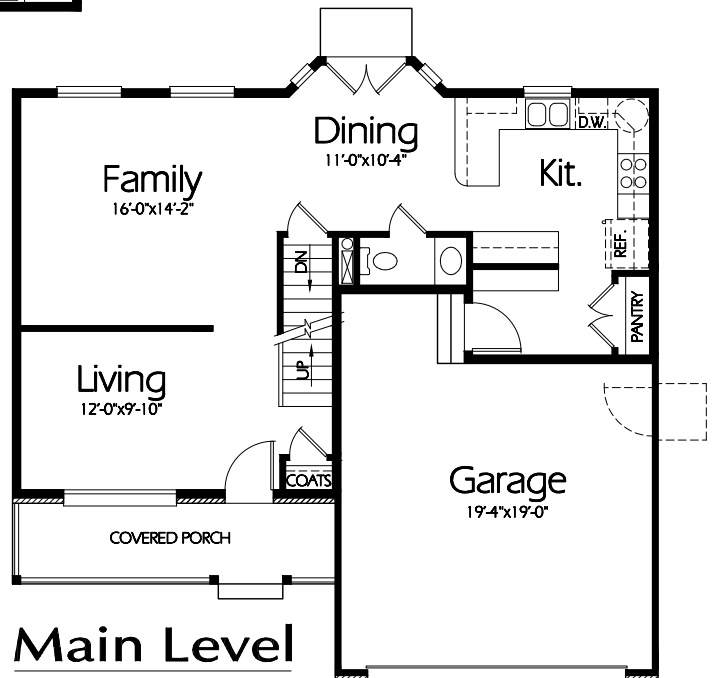

Front Elevation

Upper Level

856 Sq. Feet

Main Level

839 Sq. Feet

Plan TS-1714a

Full Covered Porch

Overall Dimensions 40'-0" x 38'-8"

1695 Finished Sq. Feet

Room Sizes Shown Are Approximate

*Hearthstone
Home Design*

94 North 100 West - Bountiful, Utah 84010

Phone: (801) 298-2505

www.hearthstonedesign.com

info@hearthstonedesign.com