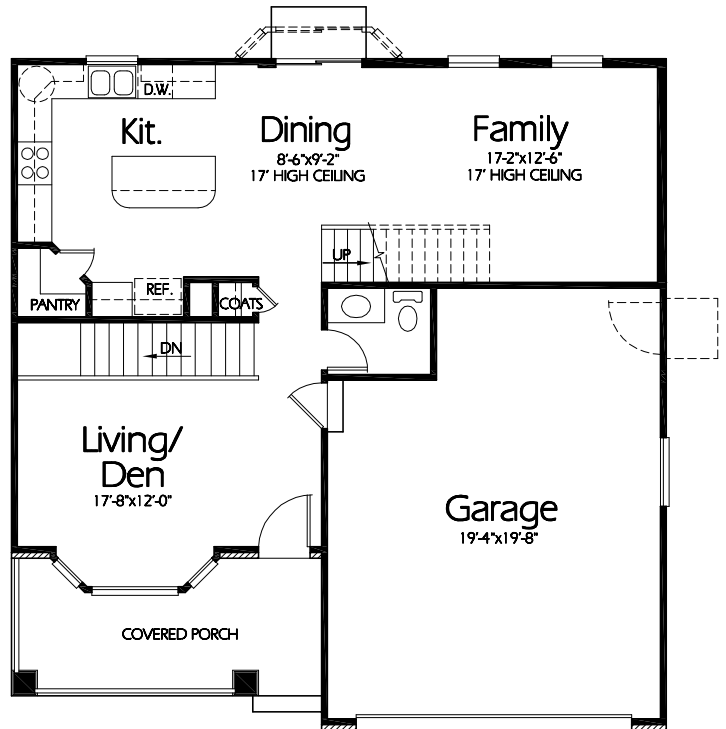

TS-1659a

Upper Level
816 Sq. Feet

Main Level
843 Sq. Feet

Plan TS-1659a

Overall Dimensions 38'-0" x 39'-0"
1659 Finished Sq. Feet
Room Sizes Shown Are Approximate

Hearthstone
Home Design
94 North 100 West - Bountiful, Utah 84010
Phone: (801) 298-2505 - Fax: (801) 298-3077
www.hearthstonedesign.com