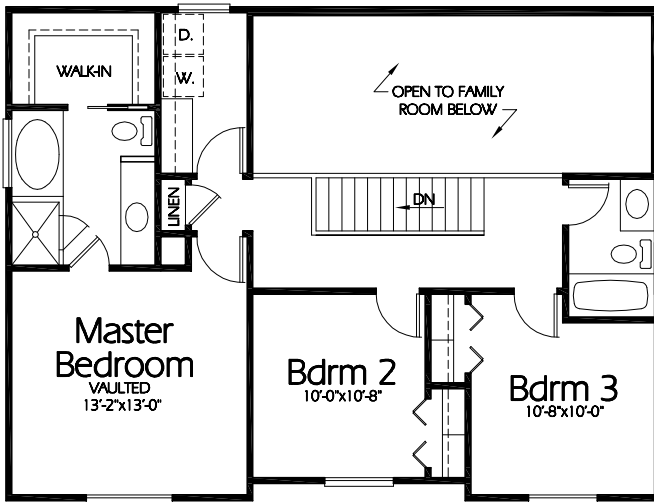

TS-1659a

Upper Level
816 Sq. Feet

Main Level
843 Sq. Feet

Plan TS-1659a

Overall Dimensions 38'-0" x 39'-0"
1659 Finished Sq. Feet
Room Sizes Shown Are Approximate

Hearthstone
Home Design
94 North 100 West - Bountiful, Utah 84010
Phone: (801) 298-2505 - Fax: (801) 298-3077
www.hearthstonedesign.com